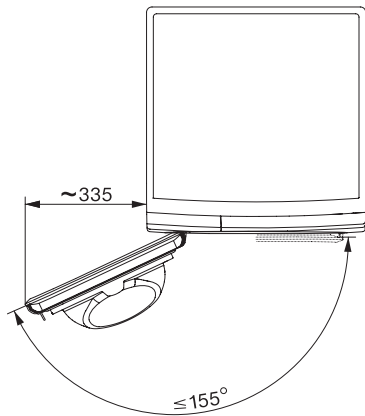

TWH780WP EcoSpeed&9kg

T1-varmepumpetørretumbler:

9 kg | DirectSensor | SilenceDrum | DryCare 40 | HygieneDry

T1 installation drawing, facia 5 degree, measures in mm

T1 drawing, facia 5 degree, measures in mm

T1 drawing, facia 5 degree, with porthole, measures in mm

T1 drawing, facia 5 degree, measures in mm