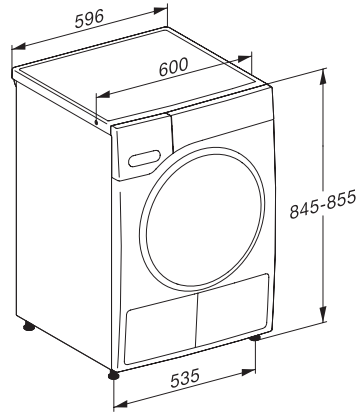

Duftflakon

•

Værdibevis til en ekstra duftflakon

•

TWH780WP EcoSpeed&9kg

T1-varmepumpetørretumbler:

9 kg | DirectSensor | SilenceDrum | DryCare 40 | HygieneDry

T1 installation drawing, facia 5 degree, measures in mm

T1 drawing, facia 5 degree, measures in mm

T1 drawing, facia 5 degree, with porthole, measures in mm

T1 drawing, facia 5 degree, measures in mm