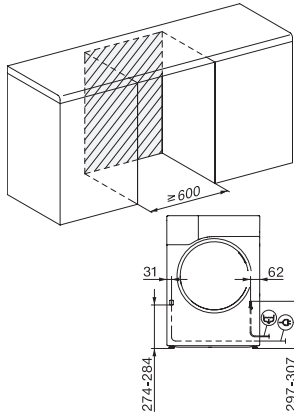

Duftflakon

•

Værdibevis til en ekstra duftflakon

•

TWH780WP EcoSpeed&9kg

T1-varmepumpetørretumbler:

9 kg | DirectSensor | SilenceDrum | DryCare 40 | HygieneDry

T1 installation drawing, facia 5 degree, measures in mm

T1 drawing, facia 5 degree, measures in mm

T1 drawing, facia 5 degree, with porthole, measures in mm

T1 drawing, facia 5 degree, measures in mm