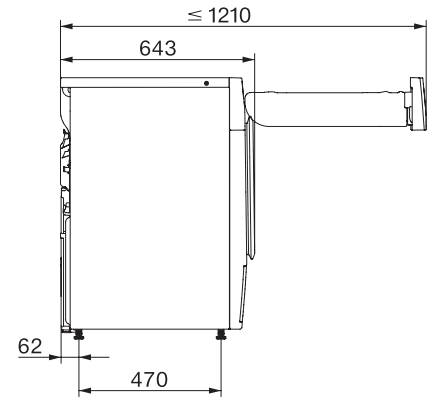

TWH780WP EcoSpeed&9kg

T1-varmepumpetørretumbler:

9 kg | DirectSensor | SilenceDrum | DryCare 40 | HygieneDry

T1 installation drawing, facia 5 degree, measures in mm

T1 drawing, facia 5 degree, measures in mm

T1 drawing, facia 5 degree, with porthole, measures in mm

T1 drawing, facia 5 degree, measures in mm