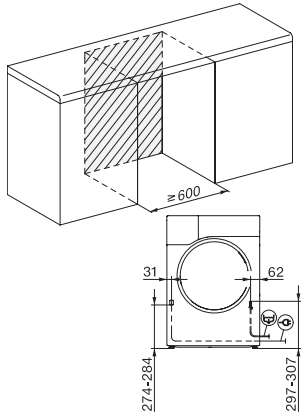

TWH780WP EcoSpeed&9kg

T1-varmepumpetørretumbler:

9 kg | DirectSensor | SilenceDrum | DryCare 40 | HygieneDry

T1 installation drawing, facia 5 degree, measures in mm

T1 drawing, facia 5 degree, measures in mm

T1 drawing, facia 5 degree, with porthole, measures in mm

T1 drawing, facia 5 degree, measures in mm