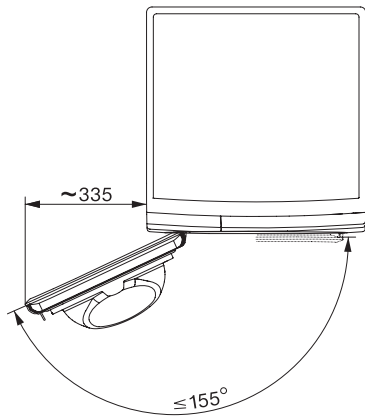

TWD640WP EcoSpeed&9kg
T1-varmepumpetørretumbler:
9 kg | DirectSensor | DryCare 40 | HygieneDry | Miele@home

T1 installation drawing, facia 5 degree, measures in mm

T1 drawing, facia 5 degree, measures in mm

T1 drawing, facia 5 degree, with porthole, measures in mm

T1 drawing, facia 5 degree, measures in mm