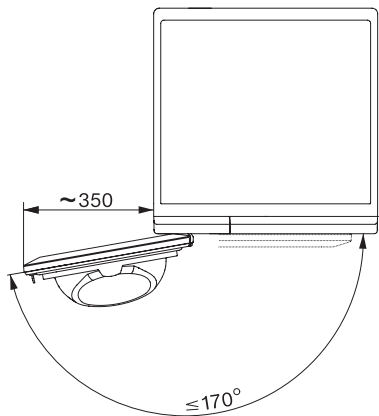

TEA535WP 8kg Active

T1-varmepumpetørretumbler:

8 kg | EasyControl | EcoSpeed | EcoDry-teknologi | FragranceDos

T1 installation drawing, slanted facia or straight facia, measures in mm

T1 drawing, slanted facia or straight facia, measures in mm

T1 drawing, slanted facia or straight facia, without porthole, measures in mm

T1 drawing, slanted facia or straight facia, measures in mm