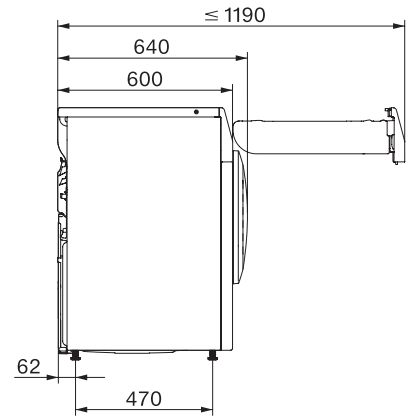

TEA535WP 8kg Active

T1-varmepumpetørretumbler:

8 kg | EasyControl | EcoSpeed | EcoDry-teknologi | FragranceDos

T1 installation drawing, slanted facia or straight facia, measures in mm

T1 drawing, slanted facia or straight facia, measures in mm

T1 drawing, slanted facia or straight facia, without porthole, measures in mm

T1 drawing, slanted facia or straight facia, measures in mm