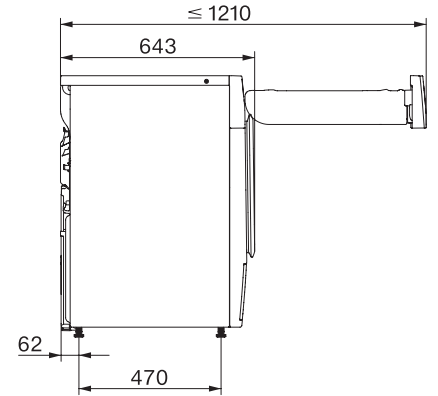

TSA523WP 8kg Active

T1-varmepumpetørretumbler:

8 kg | EasyControl | EcoSpeed | EcoDry-teknologi | FragranceDos

T1 installation drawing, facia 5 degree, measures in mm

T1 drawing, facia 5 degree, measures in mm

T1 drawing, facia 5 degree, with porthole, measures in mm

T1 drawing, facia 5 degree, measures in mm