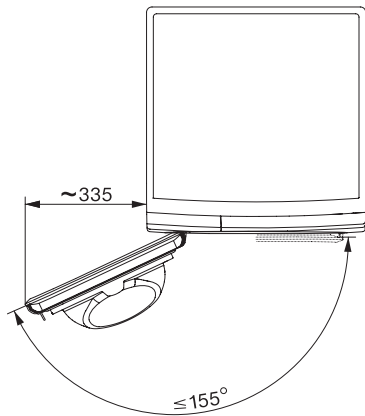

TSA523WP 8kg Active

T1-varmepumpetørretumbler:

8 kg | EasyControl | EcoSpeed | EcoDry-teknologi | FragranceDos

T1 installation drawing, facia 5 degree, measures in mm

T1 drawing, facia 5 degree, measures in mm

T1 drawing, facia 5 degree, with porthole, measures in mm

T1 drawing, facia 5 degree, measures in mm