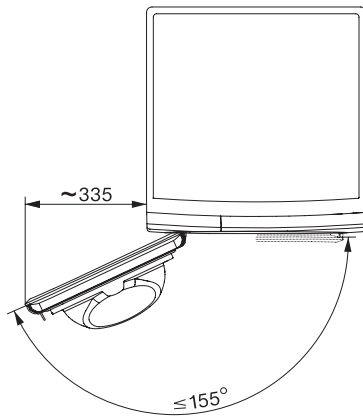

TWC640WP EcoSpeed&8kg  
T1-varmepumpetørretumbler:  
8 kg | DirectSensor | Miele@home | EcoDry-teknologi | FragranceDos

T1 installation drawing, facia 5 degree, measures in mm

T1 drawing, facia 5 degree, measures in mm

T1 drawing, facia 5 degree, with porthole, measures in mm

T1 drawing, facia 5 degree, measures in mm