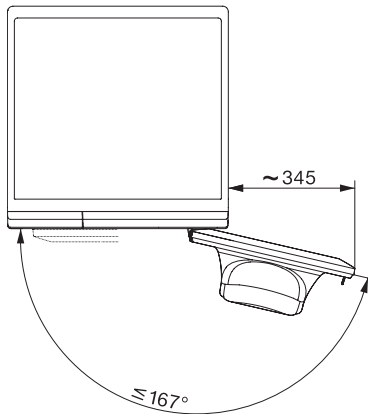

WEE395 WCS PWash&Steam&8kg

Frontbetjent W1-vaskemaskine:

A -40 %* | 8 kg | 1400 o/min | SteamCare | QuickPowerWash | Miele@home

W1 installation drawing, slanted facia or straight facia, measures in mm

W1 drawing, slanted facia or straight facia, measures in mm

W1 drawing, slanted facia or straight facia, measures in mm

W1 drawing, slanted facia or straight facia, measures in mm