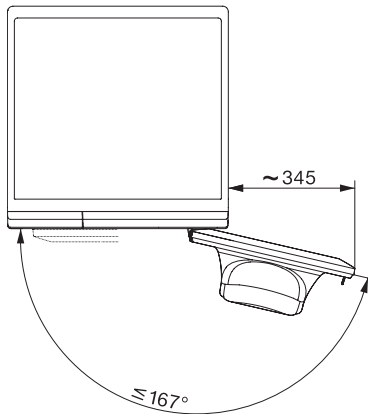

WED395 WCS PWash&Steam&9kg

Frontbetjent W1-vaskemaskine:

A-20 %* | 9 kg | 1400 o/min | SteamCare | QuickPowerWash | Miele@home

W1 installation drawing, slanted facia or straight facia, measures in mm

W1 drawing, slanted facia or straight facia, measures in mm

W1 drawing, slanted facia or straight facia, measures in mm

W1 drawing, slanted facia or straight facia, measures in mm