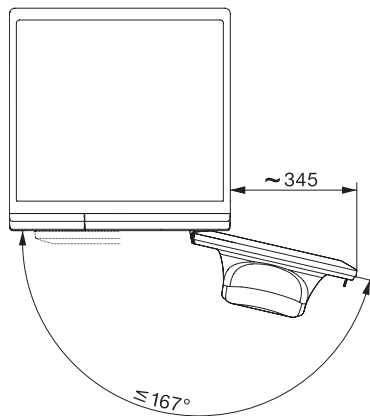

WEC395 WCS PWash&Steam&8kg

Frontbetjent W1-vaskemaskine:

A-20 %* | 8 kg | 1600 o/min | SteamCare | QuickPowerWash | Miele@home

W1 installation drawing, slanted facia or straight facia, measures in mm

W1 drawing, slanted facia or straight facia, measures in mm

W1 drawing, slanted facia or straight facia, measures in mm

W1 drawing, slanted facia or straight facia, measures in mm