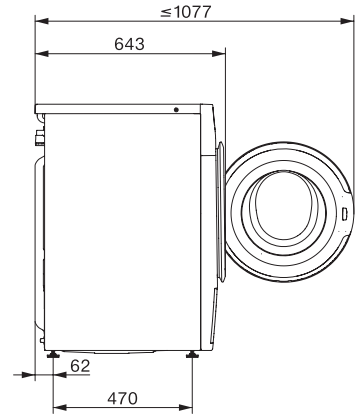

WSD383 WCS PWash&Steam&9kg

Frontbetjent W1-vaskemaskine:

A-20 %* | 9 kg | 1400 o/min | SteamCare | QuickPowerWash | Miele@home

W1 drawing, facia 5 degree, measures in mm

W1 drawing, facia 5 degree, measures in mm

W1 drawing, facia 5 degree, measures in mm

W1 drawing, facia 5 degree, measures in mm