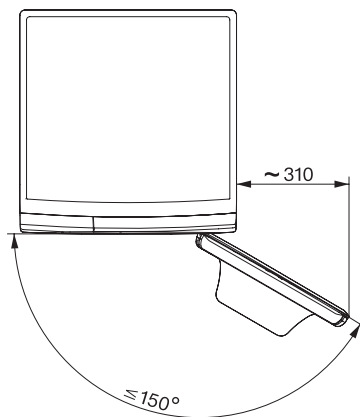

WSD383 WCS PWash&Steam&9kg

Frontbetjent W1-vaskemaskine:

A-20 %* | 9 kg | 1400 o/min | SteamCare | QuickPowerWash | Miele@home

W1 drawing, facia 5 degree, measures in mm

W1 drawing, facia 5 degree, measures in mm

W1 drawing, facia 5 degree, measures in mm

W1 drawing, facia 5 degree, measures in mm