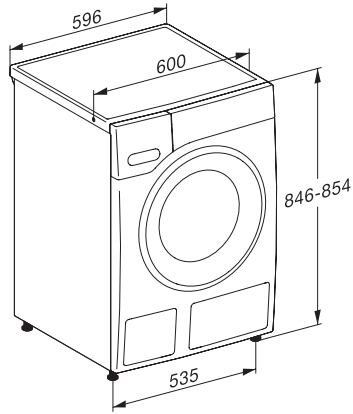

WWD380 WCS PWash&Steam&9kg

Frontbetjent W1-vaskemaskine:

A-20 %* | 9 kg | 1400 o/min | SteamCare | QuickPowerWash | Miele@home

W1 drawing, facia 5 degree, measures in mm

W1 drawing, facia 5 degree, measures in mm