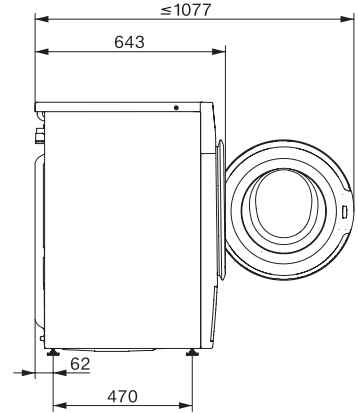

WWD380 WCS PWash&Steam&9kg

Frontbetjent W1-vaskemaskine:

A-20 %* | 9 kg | 1400 o/min | SteamCare | QuickPowerWash | Miele@home

W1 drawing, facia 5 degree, measures in mm

W1 drawing, facia 5 degree, measures in mm

W1 drawing, facia 5 degree, measures in mm

W1 drawing, facia 5 degree, measures in mm