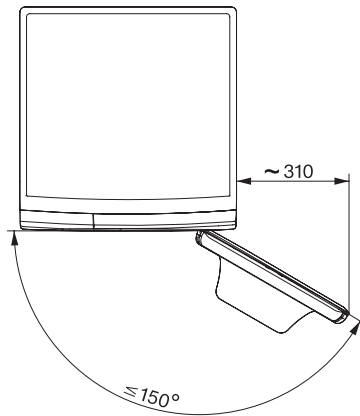

WWD380 WCS PWash&Steam&9kg

Frontbetjent W1-vaskemaskine:

A-20 %* | 9 kg | 1400 o/min | SteamCare | QuickPowerWash | Miele@home

W1 drawing, facia 5 degree, measures in mm

W1 drawing, facia 5 degree, measures in mm

W1 drawing, facia 5 degree, measures in mm

W1 drawing, facia 5 degree, measures in mm