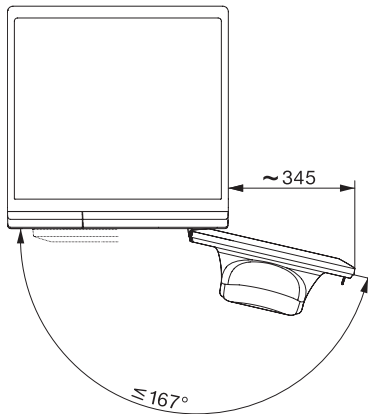

WEB375 WCS PWash&8kg

Frontbetjent W1-vaskemaskine:

A-20 %\* | 8 kg | 1400 o/min | QuickPowerWash | Miele@home | CapDosing

W1 installation drawing, slanted fascia or straight fascia, measures in mm

W1 drawing, slanted fascia or straight fascia, measures in mm

W1 drawing, slanted fascia or straight fascia, measures in mm

W1 drawing, slanted fascia or straight fascia, measures in mm