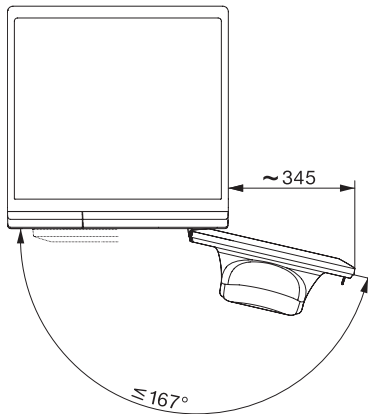

WEA135 WCS 8kg Active

Frontbetjent W1-vaskemaskine:

A -10 %\* | 8 kg | 1400 o/min | CapDosing | SoftCare-tromle | AddLoad

W1 installation drawing, slanted facia or straight facia, measures in mm

W1 drawing, slanted facia or straight facia, measures in mm

W1 drawing, slanted facia or straight facia, measures in mm

W1 drawing, slanted facia or straight facia, measures in mm