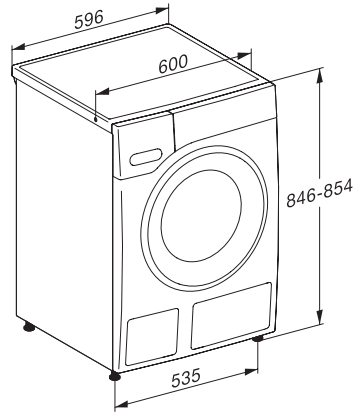

WSB363 WCS PWash&8kg

Frontbetjent W1-vaskemaskine:

A-20 %\* | 8 kg | 1400 o/min | QuickPowerWash | Miele@home | CapDosing

W1 drawing, facia 5 degree, measures in mm

W1 drawing, facia 5 degree, measures in mm