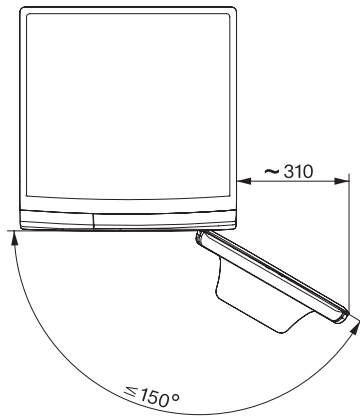

WWB360 WCS PWash&8kg

Frontbetjent W1-vaskemaskine:

A-20 %* | 8 kg | 1400 o/min | QuickPowerWash | Miele@home | CapDosing

W1 drawing, facia 5 degree, measures in mm

W1 drawing, facia 5 degree, measures in mm

W1 drawing, facia 5 degree, measures in mm

W1 drawing, facia 5 degree, measures in mm