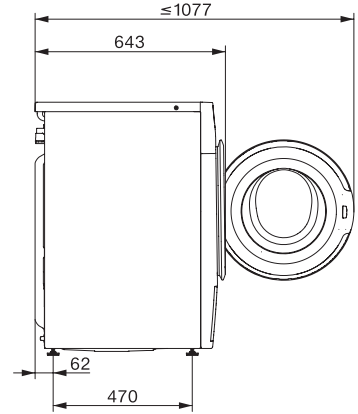

WWB360 WCS PWash&8kg

Frontbetjent W1-vaskemaskine:

A-20 %* | 8 kg | 1400 o/min | QuickPowerWash | Miele@home | CapDosing

W1 drawing, facia 5 degree, measures in mm

W1 drawing, facia 5 degree, measures in mm

W1 drawing, facia 5 degree, measures in mm

W1 drawing, facia 5 degree, measures in mm