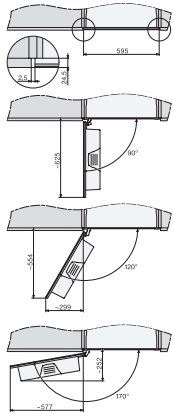

CVA7000, side view (*footnote) (installation drawing)

CVA7000, top view (installation drawings)

CVA7000, Built-in larder unit for appliances with fresh water connection (built in)

CVA7000, installation (installation drawings)