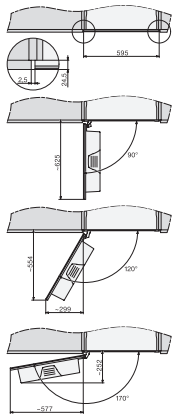

CVA7000, top view (installation drawings)