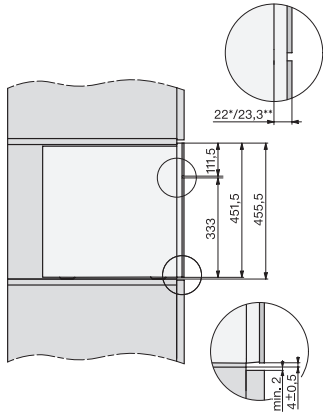

CVA7000, side view (*footnote) (installation drawing)

CVA7000, top view (installation drawings)

CVA7000, Built-in larder unit for appliances with fresh water connection (built in)

CVA7000, installation (installation drawings)