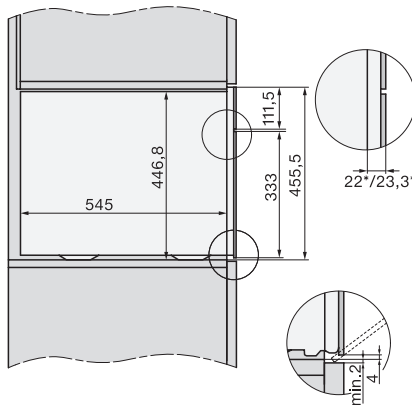

Installation_DG_DGM_DGC_XL_ESW7x10_EVS7010, installation drawings

built-in DG DGM DGC XL build-under, installation drawing

DGC7x4x built-in tall cabinet, installation drawing

DGC7x45 connections and ventilation 45cm, installation drawing

DGC7x4x swivel range of the aperture, installation drawings

screw joint DGC XL, installation drawing

side view DGC XL, installation drawings