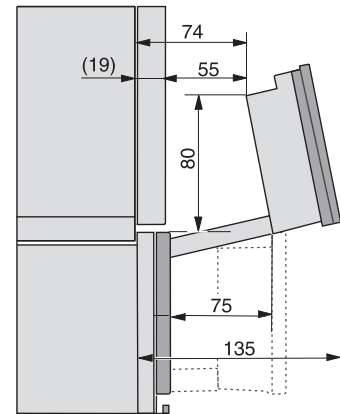

Installation_DG_DGM_DGC_XL_ESW7x10_EVS7010, installation drawings

built-in DG DGM DGC XL build-under, installation drawing

DGC7x4x built-in tall cabinet, installation drawing

DGC7x45 connections and ventilation 45cm, installation drawing

DGC7x4x swivel range of the aperture, installation drawings

screw joint DGC XL, installation drawing

side view DGC XL, installation drawings