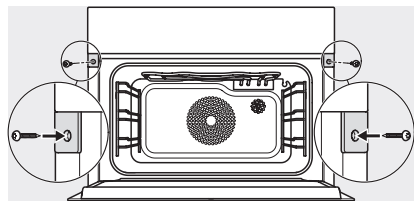

DGC 7845 HCX Pro

Grebsfri dampovn med ovnfunktion med vand- og afløbstilslutning

til damptilberedning, bagning, stegning med trådløst stegetermometer + HydroClean.

Installation DG, DGM, DGC XL, ESW7x20 installation drawings

Installation_DG_DGM_DGC_XL_ESW7x10_EVS7010, installation drawings

built-in DG DGM DGC XL build-under, installation drawing

DGC7x4x built-in tall cabinet, installation drawing

DGC7x45 connections and ventilation 45cm, installation drawing

DGC7x4x swivel range of the aperture, installation drawings

screw joint DGC XL, installation drawing

side view DGC XL, installation drawings