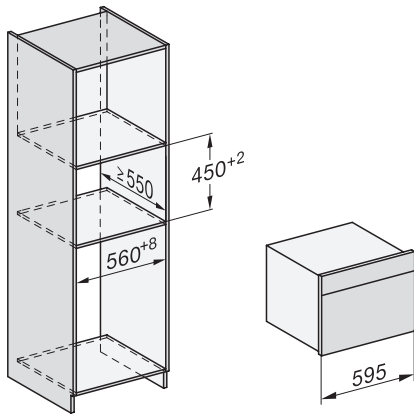

Installation_DG_DGM_DGC_XL_ESW7x10_EVS7010, installation drawings

built-in DG DGM DGC XL build-under, installation drawing

DGC7x4x built-in tall cabinet, installation drawing

DGC7x45 connections and ventilation 45cm, installation drawing

DGC7x4x swivel range of the aperture, installation drawings

screw joint DGC XL, installation drawing

side view DGC XL, installation drawings