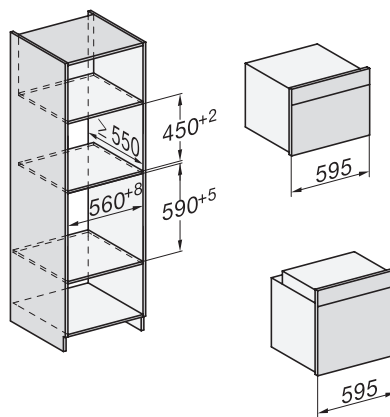

Installation H7000 BM XL, installation drawings