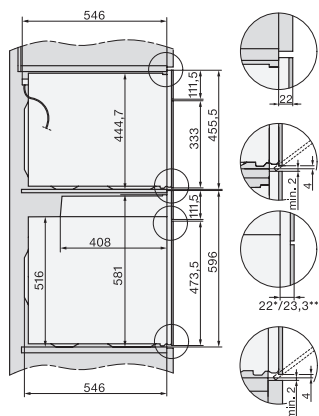

## H 7860 BPX

Grebsfri ovn

i perfekt kombinerbart design med stegetermometer og BrillantLight.

installation H7000 XL, installation drawing

side view H7000 XL, installation drawings

built-in H7000 XL, installation drawing

Installation H7000 XL underframe, installation drawings

Installation H7000 BM XL, installation drawings

side view H7000 XL build-under, installation drawing

side view Kombi BM XL, installation drawings

Installation Kombi BM XL, installation drawings