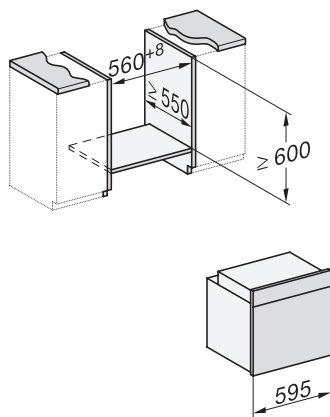

H 7860 BPX

Grebsfri ovn

i perfekt kombinerbart design med stegetermometer og BrillantLight.

installation H7000 XL, installation drawing

side view H7000 XL, installation drawings

built-in H7000 XL, installation drawing