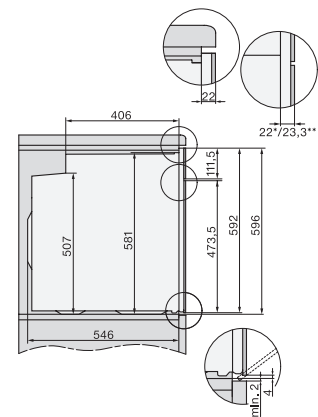

## H 7860 BPX

Grebsfri ovn

i perfekt kombinerbart design med stegetermometer og BrillantLight.

installation H7000 XL, installation drawing

side view H7000 XL, installation drawings

built-in H7000 XL, installation drawing

Installation H7000 XL underframe, installation drawings

Installation H7000 BM XL, installation drawings

side view H7000 XL build-under, installation drawing

side view Kombi BM XL, installation drawings

Installation Kombi BM XL, installation drawings