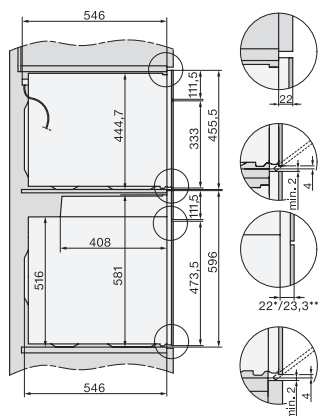

H 7860 BPX

Grebsfri ovn

i perfekt kombinerbart design med stegetermometer og BrillantLight.

installation H7000 XL, installation drawing

side view H7000 XL, installation drawings

built-in H7000 XL, installation drawing

Installation H7000 XL underframe, installation drawings

Installation H7000 BM XL, installation drawings

side view H7000 XL build-under, installation drawing

side view Kombi BM XL, installation drawings

Installation Kombi BM XL, installation drawings