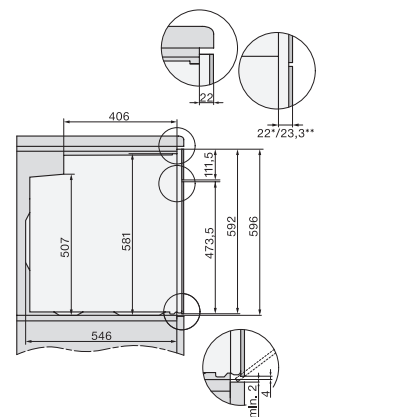

H 7860 BPX

Grebsfri ovn

i perfekt kombinerbart design med stegetermometer og BrillantLight.

installation H7000 XL, installation drawing

side view H7000 XL, installation drawings

built-in H7000 XL, installation drawing

Installation H7000 XL underframe, installation drawings

Installation H7000 BM XL, installation drawings

side view H7000 XL build-under, installation drawing

side view Kombi BM XL, installation drawings

Installation Kombi BM XL, installation drawings