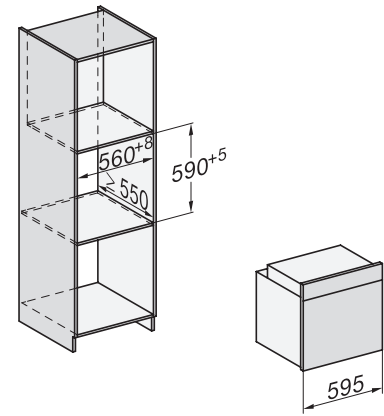

## H 7860 BPX

Grebsfri ovn

i perfekt kombinerbart design med stegetermometer og BrillantLight.

installation H7000 XL, installation drawing

side view H7000 XL, installation drawings

built-in H7000 XL, installation drawing