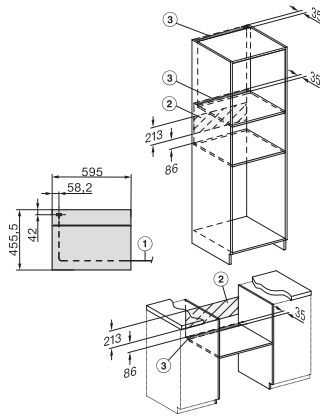

H 7840 BPX

Grebsfri kompaktovn

i perfekt kombinerbart design med stegetermometer og BrillantLight.

side view H7000 M, installation drawings

built-in H7000 M, installation drawing

built-in H7000 M build-under, installation drawing

Installation H7000 M, installation drawing

side view H7000 M build-under, installation drawings