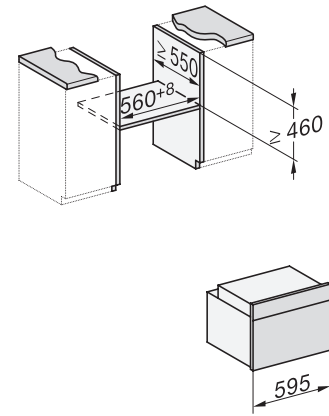

H 7840 BPX

Grebsfri kompaktovn

i perfekt kombinerbart design med stegetermometer og BrillantLight.

side view H7000 M, installation drawings

built-in H7000 M, installation drawing

built-in H7000 M build-under, installation drawing

Installation H7000 M, installation drawing

side view H7000 M build-under, installation drawings