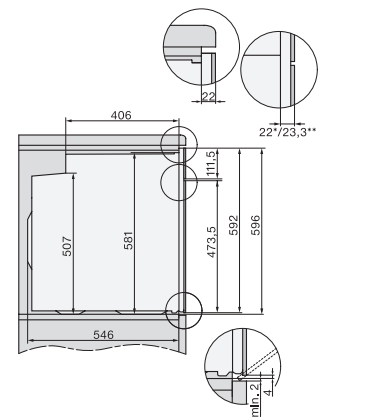

H 7464 BPX

Grebsfri ovn

i perfekt kombinerbart design med stegetermometer og LED-belysning.

installation H7000 XL, installation drawing

side view H7000 XL, installation drawings

built-in H7000 XL, installation drawing

Installation H7000 XL underframe, installation drawings

Installation H7000 BM XL, installation drawings

side view H7000 XL build-under, installation drawing

side view Kombi BM XL, installation drawings

Installation Kombi BM XL, installation drawings