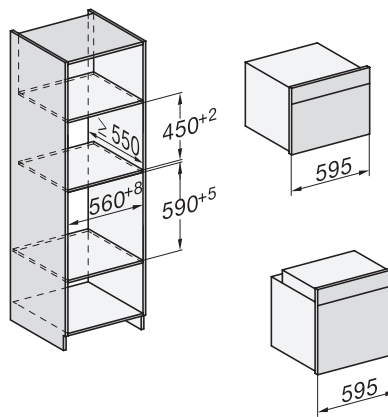

Installation H7000 BM XL, installation drawings