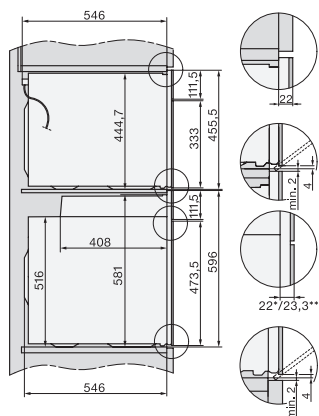

H 7464 BPX

Grebsfri ovn

i perfekt kombinerbart design med stegetermometer og LED-belysning.

installation H7000 XL, installation drawing

side view H7000 XL, installation drawings

built-in H7000 XL, installation drawing

Installation H7000 XL underframe, installation drawings

Installation H7000 BM XL, installation drawings

side view H7000 XL build-under, installation drawing

side view Kombi BM XL, installation drawings

Installation Kombi BM XL, installation drawings