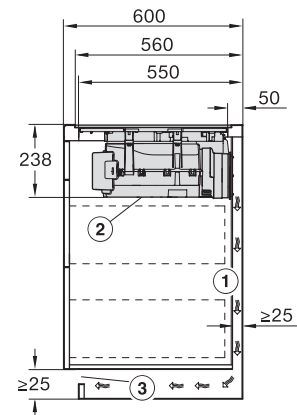

KMDA7676FL, KMDA7876FL – Installation drawing

KMDA7676FL, KMDA7876FL – flush – Installation drawing

KMDA7676FL, KMDA7876FL – Side view lying on top – Installation drawing

KMDA7676FL, KMDA7876FL – Side view lying on top+X – Installation drawing

KMDA7676FL, KMDA7876FL – Side view flush – Installation drawing

KMDA7676FL, KMDA7876FL – Side view flush+X – Installation drawing

KMDA7676FL, KMDA7876FL – Side view lying on top, Plug&Play – Installation drawing

KMDA7676FL, KMDA7876FL – Side view lying on top+X, Plug&Play – Installation drawing

KMDA7676FL, KMDA7876FL – Side view flush, Plug&Play – Installation drawing

KMDA 7676 FL-A BlackPerfection
 Induktionskogeplade med emhætte
 med to ekstra store PowerFlex XL-kogeområder ved udluftning til det fri