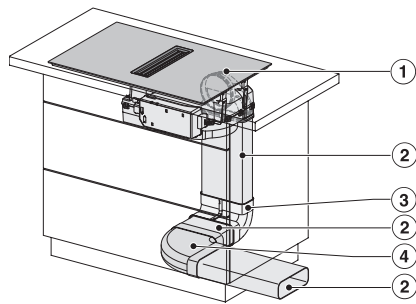

KMDA7676FL, KMDA7876FL – Side view flush – Installation drawing

KMDA7676FL, KMDA7876FL – Side view flush+X – Installation drawing

KMDA7676FL, KMDA7876FL – Side view lying on top, Plug&Play – Installation drawing

KMDA7676FL, KMDA7876FL – Side view lying on top+X, Plug&Play – Installation drawing

KMDA7676FL, KMDA7876FL – Side view flush, Plug&Play – Installation drawing

KMDA 7676 FL-A BlackPerfection
 Induktionskogeplade med emhætte
 med to ekstra store PowerFlex XL-kogeområder ved udluftning til det fri

KMDA7676FL, KMDA7876FL – Side view flush+X, Plug&Play – Installation drawing

KMDA7676FL, KMDA7876FL – Installation variant 1 Basis -drawing

KMDA7676FL, KMDA7876FL – Installation variant 2 Basis – drawing