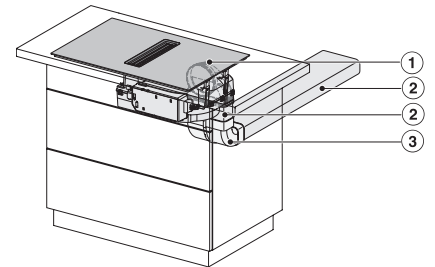

KMDA7676FL, KMDA7876FL – Side view flush – Installation drawing

KMDA7676FL, KMDA7876FL – Side view flush+X – Installation drawing

KMDA7676FL, KMDA7876FL – Side view lying on top, Plug&Play – Installation drawing

KMDA7676FL, KMDA7876FL – Side view lying on top+X, Plug&Play – Installation drawing

KMDA7676FL, KMDA7876FL – Side view flush, Plug&Play – Installation drawing

KMDA 7676 FL-A BlackPerfection
 Induktionskogeplade med emhætte
 med to ekstra store PowerFlex XL-kogeområder ved udluftning til det fri

KMDA7676FL, KMDA7876FL – Side view flush+X, Plug&Play – Installation drawing

KMDA7676FL, KMDA7876FL – Installation variant 1 Basis -drawing

KMDA7676FL, KMDA7876FL – Installation variant 2 Basis – drawing