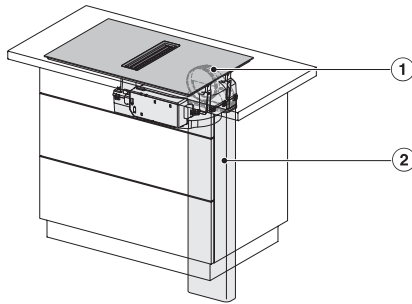

KMDA7676FL, KMDA7876FL – Side view flush – Installation drawing

KMDA7676FL, KMDA7876FL – Side view flush+X – Installation drawing

KMDA7676FL, KMDA7876FL – Side view lying on top, Plug&Play – Installation drawing

KMDA7676FL, KMDA7876FL – Side view lying on top+X, Plug&Play – Installation drawing

KMDA7676FL, KMDA7876FL – Side view flush, Plug&Play – Installation drawing

KMDA 7676 FL-A BlackPerfection
 Induktionskogeplade med emhætte
 med to ekstra store PowerFlex XL-kogeområder ved udluftning til det fri

KMDA7676FL, KMDA7876FL – Side view flush+X, Plug&Play – Installation drawing

KMDA7676FL, KMDA7876FL – Installation variant 1 Basis -drawing

KMDA7676FL, KMDA7876FL – Installation variant 2 Basis – drawing