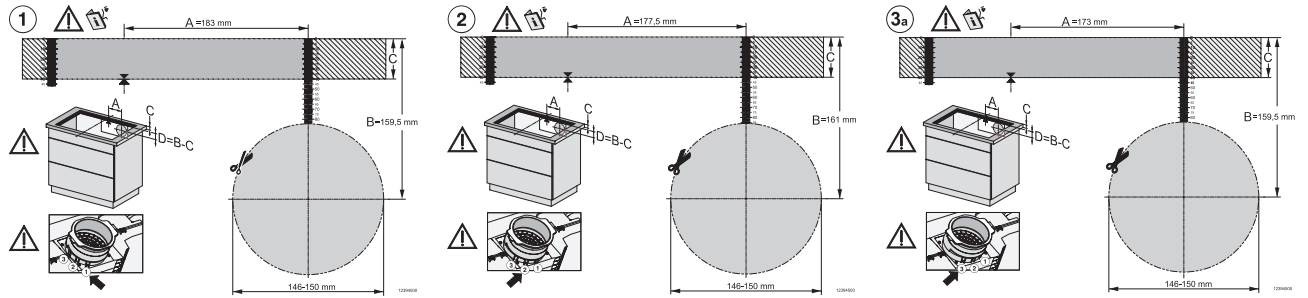

KMDA7676FL-U BlackPerfection, KMDA7876FL-U – flush installation, drilling template, Installation depth 23,8 cm

KMDA7676FL-U, KMDA7876FL-U – flush installation, drilling template, Installation depth 24,8 cm, Installation drawing