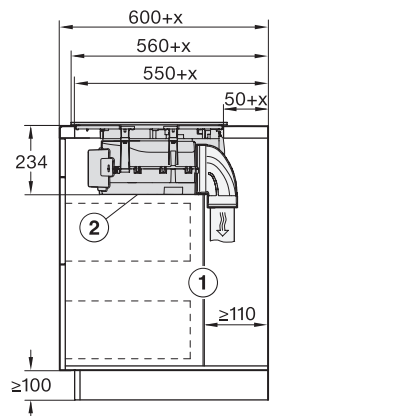

KMDA7676FL-U BlackPerfection, KMDA7876FL-U – flush installation, drilling template, Installation depth 23,8 cm

KMDA7676FL-U, KMDA7876FL-U – flush installation, drilling template, Installation depth 24,8 cm, Installation drawing

KMDA7676FL, KMDA7876FL – Side view lying on top – Installation drawing

KMDA7676FL-U, KMDA7876FL-U – surface installation, drilling template, 23,8 cm, Installation drawing

KMDA7676FL, KMDA7876FL – Installation drawing

KMDA7676FL, KMDA7876FL – Side view lying on top+X – Installation drawing

KMDA7676FL-U, KMDA7876FL-U – surface installation, 24,8 cm, drilling template, Installation drawing

KMDA7676FL, KMDA7876FL – flush – Installation drawing