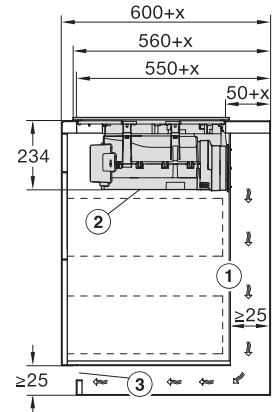

KMDA7676FL, KMDA7876FL – Side view lying on top+X – Installation drawing

KMDA7676FL-U, KMDA7876FL-U – surface installation, 24,8 cm, drilling template, Installation drawing

KMDA7676FL, KMDA7876FL – flush – Installation drawing

KMDA7676FL, KMDA7876FL – Side view flush – Installation drawing

KMDA 7676 FL-U BlackPerfection  
 Induktionskogeplade med emhætte  
 med to ekstra store PowerFlex XL-kogeområder ved recirkulation

KMDA7676FL, KMDA7876FL – Side view flush+X – Installation drawing

KMDA7676FL, KMDA7876FL – Side view lying on top, Plug&Play – Installation drawing

KMDA7676FL, KMDA7876FL – Side view lying on top+X, Plug&Play – Installation drawing

KMDA7676FL, KMDA7876FL – Side view flush, Plug&Play – Installation drawing