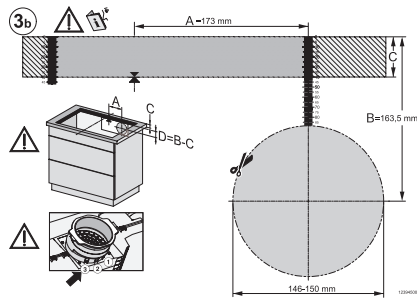

KMDA7676FL-U BlackPerfection, KMDA7876FL-U – flush installation, drilling template, Installation depth 23,8 cm

KMDA7676FL-U, KMDA7876FL-U – flush installation, drilling template, Installation depth 24,8 cm, Installation drawing

KMDA7676FL, KMDA7876FL – Side view lying on top – Installation drawing

KMDA7676FL-U, KMDA7876FL-U – surface installation, drilling template, 23,8 cm, Installation drawing

KMDA7676FL, KMDA7876FL – Installation drawing