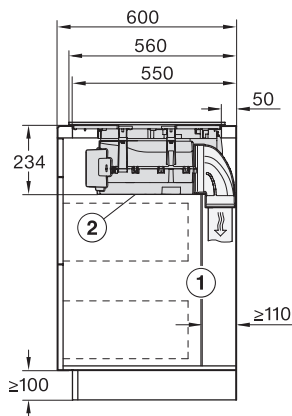

KMDA7676FL-U BlackPerfection, KMDA7876FL-U – flush installation, drilling template, Installation depth 23,8 cm

KMDA7676FL-U, KMDA7876FL-U – flush installation, drilling template, Installation depth 24,8 cm, Installation drawing

KMDA7676FL, KMDA7876FL – Side view lying on top – Installation drawing

KMDA7676FL-U, KMDA7876FL-U – surface installation, drilling template, 23,8 cm, Installation drawing

KMDA7676FL, KMDA7876FL – Installation drawing