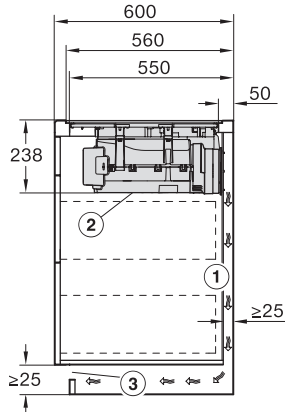

KMDA7676FL, KMDA7876FL – Side view lying on top – Installation drawing

KMDA7676FL-U, KMDA7876FL-U – surface installation, drilling template, 23,8 cm, Installation drawing

KMDA7676FL, KMDA7876FL – Installation drawing

KMDA7676FL, KMDA7876FL – Side view lying on top+X – Installation drawing

KMDA7676FL-U, KMDA7876FL-U – surface installation, 24,8 cm, drilling template, Installation drawing

KMDA7676FL, KMDA7876FL – flush – Installation drawing

KMDA7676FL, KMDA7876FL – Side view flush – Installation drawing

KMDA 7676 FL-U BlackPerfection  
 Induktionskogeplade med emhætte  
 med to ekstra store PowerFlex XL-kogeområder ved recirkulation

KMDA7676FL, KMDA7876FL – Side view flush+X – Installation drawing

KMDA7676FL, KMDA7876FL – Side view lying on top, Plug&Play – Installation drawing

KMDA7676FL, KMDA7876FL – Side view lying on top+X, Plug&Play – Installation drawing

KMDA7676FL, KMDA7876FL – Side view flush, Plug&Play – Installation drawing