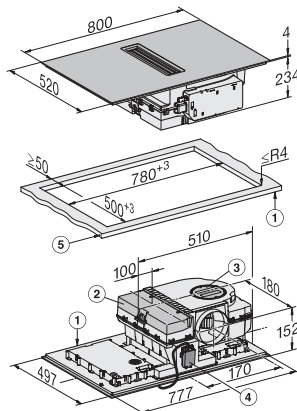

KMDA7676FL-U BlackPerfection, KMDA7876FL-U – flush installation, drilling template, Installation depth 23,8 cm

KMDA7676FL-U, KMDA7876FL-U – flush installation, drilling template, Installation depth 24,8 cm, Installation drawing

KMDA7676FL, KMDA7876FL – Side view lying on top – Installation drawing

KMDA7676FL-U, KMDA7876FL-U – surface installation, drilling template, 23,8 cm, Installation drawing

KMDA7676FL, KMDA7876FL – Installation drawing

KMDA7676FL, KMDA7876FL – Side view lying on top+X – Installation drawing

KMDA7676FL-U, KMDA7876FL-U – surface installation, 24,8 cm, drilling template, Installation drawing

KMDA7676FL, KMDA7876FL – flush – Installation drawing