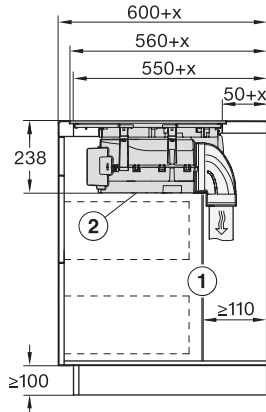

KMDA7676FL, KMDA7876FL – Side view lying on top – Installation drawing

KMDA7676FL-U, KMDA7876FL-U – surface installation, drilling template, 23,8 cm, Installation drawing

KMDA7676FL, KMDA7876FL – Installation drawing

KMDA7676FL, KMDA7876FL – Side view lying on top+X – Installation drawing

KMDA7676FL-U, KMDA7876FL-U – surface installation, 24,8 cm, drilling template, Installation drawing

KMDA7676FL, KMDA7876FL – flush – Installation drawing

KMDA7676FL, KMDA7876FL – Side view flush – Installation drawing

KMDA 7676 FL-U BlackPerfection  
 Induktionskogeplade med emhætte  
 med to ekstra store PowerFlex XL-kogeområder ved recirkulation

KMDA7676FL, KMDA7876FL – Side view flush+X – Installation drawing

KMDA7676FL, KMDA7876FL – Side view lying on top, Plug&Play – Installation drawing

KMDA7676FL, KMDA7876FL – Side view lying on top+X, Plug&Play – Installation drawing

KMDA7676FL, KMDA7876FL – Side view flush, Plug&Play – Installation drawing