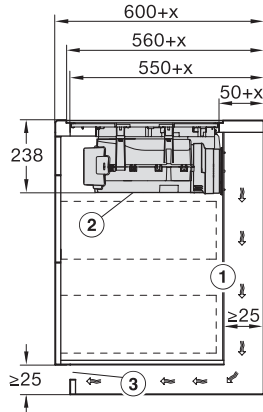

KMDA7676FL, KMDA7876FL – Side view lying on top – Installation drawing

KMDA7676FL-U, KMDA7876FL-U – surface installation, drilling template, 23,8 cm, Installation drawing

KMDA7676FL, KMDA7876FL – Installation drawing

KMDA7676FL, KMDA7876FL – Side view lying on top+X – Installation drawing

KMDA7676FL-U, KMDA7876FL-U – surface installation, 24,8 cm, drilling template, Installation drawing

KMDA7676FL, KMDA7876FL – flush – Installation drawing

KMDA7676FL, KMDA7876FL – Side view flush – Installation drawing

KMDA 7676 FL-U BlackPerfection  
 Induktionskogeplade med emhætte  
 med to ekstra store PowerFlex XL-kogeområder ved recirkulation

KMDA7676FL, KMDA7876FL – Side view flush+X – Installation drawing

KMDA7676FL, KMDA7876FL – Side view lying on top, Plug&Play – Installation drawing

KMDA7676FL, KMDA7876FL – Side view lying on top+X, Plug&Play – Installation drawing

KMDA7676FL, KMDA7876FL – Side view flush, Plug&Play – Installation drawing