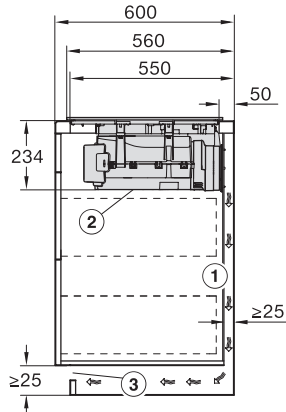

KMDA7676FL, KMDA7876FL – Side view lying on top – Installation drawing

KMDA7676FL-U, KMDA7876FL-U – surface installation, drilling template, 23,8 cm, Installation drawing

KMDA7676FL, KMDA7876FL – Installation drawing

KMDA7676FL, KMDA7876FL – Side view lying on top+X – Installation drawing

KMDA7676FL-U, KMDA7876FL-U – surface installation, 24,8 cm, drilling template, Installation drawing

KMDA7676FL, KMDA7876FL – flush – Installation drawing

KMDA7676FL, KMDA7876FL – Side view flush – Installation drawing

KMDA 7676 FL-U BlackPerfection  
 Induktionskogeplade med emhætte  
 med to ekstra store PowerFlex XL-kogeområder ved recirkulation

KMDA7676FL, KMDA7876FL – Side view flush+X – Installation drawing

KMDA7676FL, KMDA7876FL – Side view lying on top, Plug&Play – Installation drawing

KMDA7676FL, KMDA7876FL – Side view lying on top+X, Plug&Play – Installation drawing

KMDA7676FL, KMDA7876FL – Side view flush, Plug&Play – Installation drawing