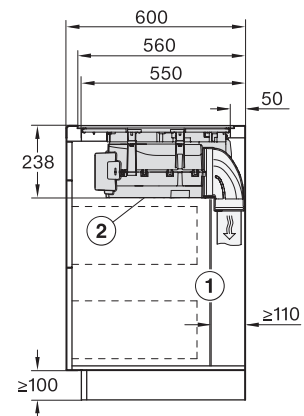

KMDA7676FL, KMDA7876FL – Side view lying on top – Installation drawing

KMDA7676FL-U, KMDA7876FL-U – surface installation, drilling template, 23,8 cm, Installation drawing

KMDA7676FL, KMDA7876FL – Installation drawing

KMDA7676FL, KMDA7876FL – Side view lying on top+X – Installation drawing

KMDA7676FL-U, KMDA7876FL-U – surface installation, 24,8 cm, drilling template, Installation drawing

KMDA7676FL, KMDA7876FL – flush – Installation drawing