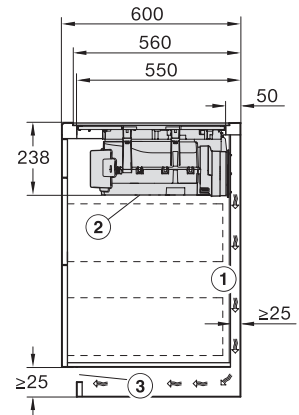

KMDA7676FL, KMDA7876FL – Installation drawing

KMDA7676FL, KMDA7876FL – flush – Installation drawing

KMDA7676FL, KMDA7876FL – Side view lying on top – Installation drawing

KMDA7676FL, KMDA7876FL – Side view lying on top+X – Installation drawing

KMDA7676FL, KMDA7876FL – Side view flush – Installation drawing

KMDA7676FL, KMDA7876FL – Side view flush+X – Installation drawing

KMDA7676FL, KMDA7876FL – Side view lying on top, Plug&Play – Installation drawing

KMDA7676FL, KMDA7876FL – Side view lying on top+X, Plug&Play – Installation drawing

KMDA7676FL, KMDA7876FL – Side view flush, Plug&Play – Installation drawing

KMDA 7676 FL-A BlackPerfection
 Induktionskogeplade med emhætte
 med to ekstra store PowerFlex XL-kogeområder ved udluftning til det fri