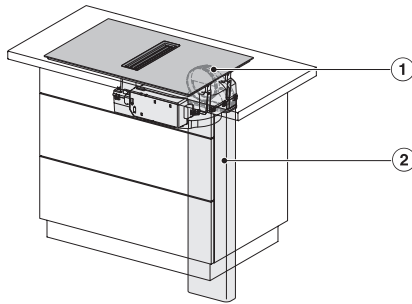

KMDA7676FL, KMDA7876FL – Side view flush – Installation drawing

KMDA7676FL, KMDA7876FL – Side view flush+X – Installation drawing

KMDA7676FL, KMDA7876FL – Side view lying on top, Plug&Play – Installation drawing

KMDA7676FL, KMDA7876FL – Side view lying on top+X, Plug&Play – Installation drawing

KMDA7676FL, KMDA7876FL – Side view flush, Plug&Play – Installation drawing

KMDA 7676 FL-A BlackPerfection
 Induktionskogeplade med emhætte
 med to ekstra store PowerFlex XL-kogeområder ved udluftning til det fri

KMDA7676FL, KMDA7876FL – Side view flush-X, Plug&Play – Installation drawing

KMDA7676FL, KMDA7876FL – Installation variant 1 Basis -drawing

KMDA7676FL, KMDA7876FL – Installation variant 2 Basis – drawing