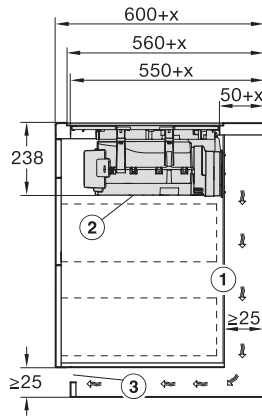

KMDA7676FL, KMDA7876FL – Installation drawing

KMDA7676FL, KMDA7876FL – flush – Installation drawing

KMDA7676FL, KMDA7876FL – Side view lying on top – Installation drawing

KMDA7676FL, KMDA7876FL – Side view lying on top+X – Installation drawing

KMDA7676FL, KMDA7876FL – Side view flush – Installation drawing

KMDA7676FL, KMDA7876FL – Side view flush+X – Installation drawing

KMDA7676FL, KMDA7876FL – Side view lying on top, Plug&Play – Installation drawing

KMDA7676FL, KMDA7876FL – Side view lying on top+X, Plug&Play – Installation drawing

KMDA7676FL, KMDA7876FL – Side view flush, Plug&Play – Installation drawing

KMDA 7676 FL-A BlackPerfection
 Induktionskogeplade med emhætte
 med to ekstra store PowerFlex XL-kogeområder ved udluftning til det fri

KMDA7676FL, KMDA7876FL – Side view flush-X, Plug&Play – Installation drawing

KMDA7676FL, KMDA7876FL – Installation variant 1 Basis -drawing

KMDA7676FL, KMDA7876FL – Installation variant 2 Basis – drawing