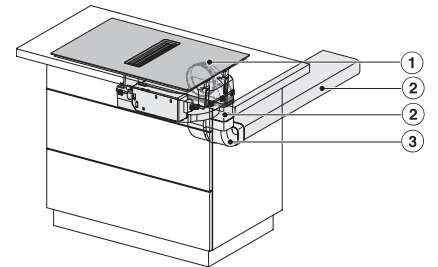

KMDA7676FL, KMDA7876FL – Side view flush – Installation drawing

KMDA7676FL, KMDA7876FL – Side view flush+X – Installation drawing

KMDA7676FL, KMDA7876FL – Side view lying on top, Plug&Play – Installation drawing

KMDA7676FL, KMDA7876FL – Side view lying on top+X, Plug&Play – Installation drawing

KMDA7676FL, KMDA7876FL – Side view flush, Plug&Play – Installation drawing

KMDA 7676 FL-A BlackPerfection
 Induktionskogeplade med emhætte
 med to ekstra store PowerFlex XL-kogeområder ved udluftning til det fri

KMDA7676FL, KMDA7876FL – Side view flush-X, Plug&Play – Installation drawing

KMDA7676FL, KMDA7876FL – Installation variant 1 Basis -drawing

KMDA7676FL, KMDA7876FL – Installation variant 2 Basis – drawing