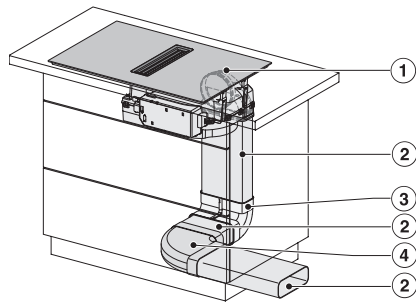

KMDA7676FL, KMDA7876FL – Side view flush – Installation drawing

KMDA7676FL, KMDA7876FL – Side view flush+X – Installation drawing

KMDA7676FL, KMDA7876FL – Side view lying on top, Plug&Play – Installation drawing

KMDA7676FL, KMDA7876FL – Side view lying on top+X, Plug&Play – Installation drawing

KMDA7676FL, KMDA7876FL – Side view flush, Plug&Play – Installation drawing

KMDA 7676 FL-A BlackPerfection
 Induktionskogeplade med emhætte
 med to ekstra store PowerFlex XL-kogeområder ved udluftning til det fri

KMDA7676FL, KMDA7876FL – Side view flush-X, Plug&Play – Installation drawing

KMDA7676FL, KMDA7876FL – Installation variant 1 Basis -drawing

KMDA7676FL, KMDA7876FL – Installation variant 2 Basis – drawing