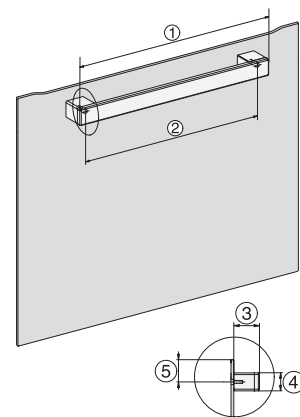

H 2469 BP ACTIVE

Ovn

i moderne design med netværk, pyrolyse og FlexiClip-udtræk.

installation H7000 XL, installation drawing

side view H7000 XL, installation drawings

built-in H7000 XL, installation drawing

H226x-1B/BP/E/EP/I/IP, H2x6xB/BP, H7x6xB/BP/BPX, installation drawings

side view H7000 XL build-under, installation drawing

H2465B, H2465BP, H2466B, H2466BP, H2467B, H2467BP, H2468B, H2468BP, installation drawings