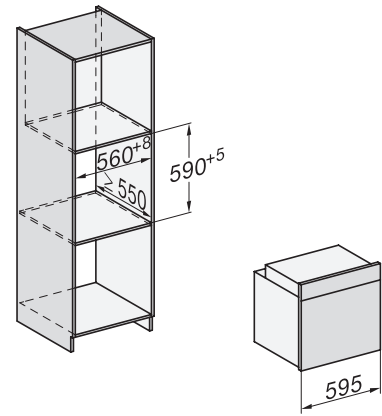

H 2469 BP ACTIVE

Ovn

i moderne design med netværk, pyrolyse og FlexiClip-udtræk.

installation H7000 XL, installation drawing

side view H7000 XL, installation drawings

built-in H7000 XL, installation drawing

H226x-1B/BP/E/EP/I/IP, H2x6xB/BP, H7x6xB/BP/BPX, installation drawings

side view H7000 XL build-under, installation drawing

H2465B, H2465BP, H2466B, H2466BP, H2467B, H2467BP, H2468B, H2468BP, installation drawings