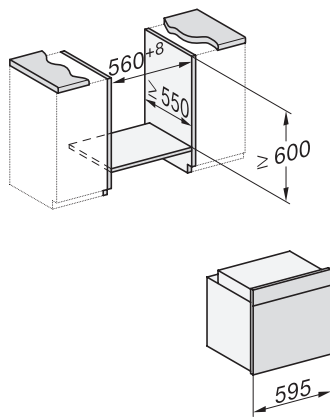

H 2469 BP ACTIVE

Ovn

i moderne design med netværk, pyrolyse og FlexiClip-udtræk.

installation H7000 XL, installation drawing

side view H7000 XL, installation drawings

built-in H7000 XL, installation drawing

H226x-1B/BP/E/EP/I/IP, H2x6xB/BP, H7x6xB/BP/BPX, installation drawings

side view H7000 XL build-under, installation drawing

H2465B, H2465BP, H2466B, H2466BP, H2467B, H2467BP, H2468B, H2468BP, installation drawings