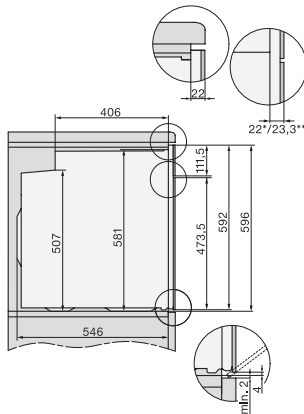

H 2467 BP ACTIVE

Ovn

i moderne design med netværk, pyrolyse og FlexiClip-udtræk.

installation H7000 XL, installation drawing

side view H7000 XL, installation drawings

built-in H7000 XL, installation drawing

H226x-1B/BP/E/EP/I/IP, H2x6xB/BP, H7x6xB/BP/BPX, installation drawings

side view H7000 XL build-under, installation drawing

H2465B, H2465BP, H2466B, H2466BP, H2467B, H2467BP, H2468B, H2468BP, installation drawings