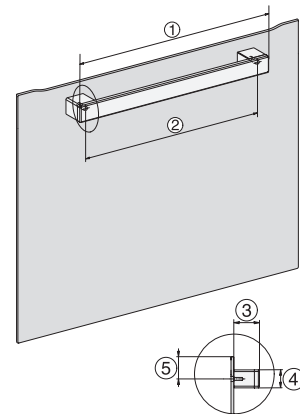

H 2467 BP ACTIVE

Ovn

i moderne design med netværk, pyrolyse og FlexiClip-udtræk.

installation H7000 XL, installation drawing

side view H7000 XL, installation drawings

built-in H7000 XL, installation drawing

H226x-1B/BP/E/EP/I/IP, H2x6xB/BP, H7x6xB/BP/BPX, installation drawings

side view H7000 XL build-under, installation drawing

H2465B, H2465BP, H2466B, H2466BP, H2467B, H2467BP, H2468B, H2468BP, installation drawings