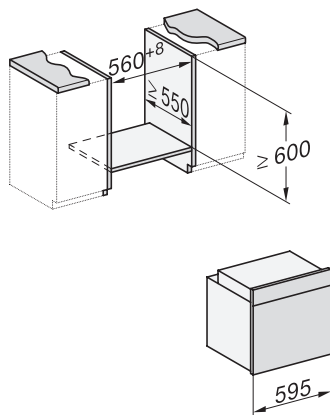

H 2467 B ACTIVE

Ovn

i moderne design med netværk, PerfectClean og FlexiClip-udtræk.

installation H7000 XL, installation drawing

side view H7000 XL, installation drawings

built-in H7000 XL, installation drawing

H226x-1B/BP/E/EP/I/IP, H2x6xB/BP, H7x6xB/BP/BPX, installation drawings

side view H7000 XL build-under, installation drawing

H2465B, H2465BP, H2466B, H2466BP, H2467B, H2467BP, H2468B, H2468BP, installation drawings