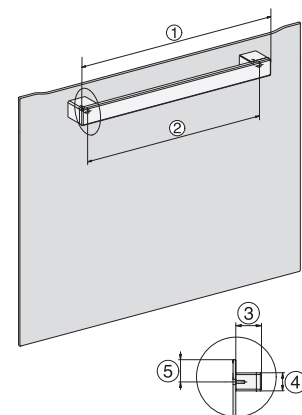

H 2467 B ACTIVE

Ovn

i moderne design med netværk, PerfectClean og FlexiClip-udtræk.

installation H7000 XL, installation drawing

side view H7000 XL, installation drawings

built-in H7000 XL, installation drawing

H226x-1B/BP/E/EP/I/IP, H2x6xB/BP, H7x6xB/BP/BPX, installation drawings

side view H7000 XL build-under, installation drawing

H2465B, H2465BP, H2466B, H2466BP, H2467B, H2467BP, H2468B, H2468BP, installation drawings