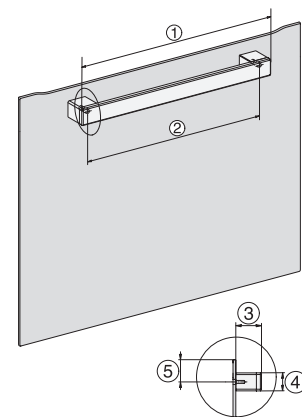

H 2465 B ACTIVE

Ovn

i moderne design med netværk og PerfectClean.

installation H7000 XL, installation drawing

side view H7000 XL, installation drawings

built-in H7000 XL, installation drawing

H226x-1B/BP/E/EP/I/IP, H2x6xB/BP, H7x6xB/BP/BPX, installation drawings

side view H7000 XL build-under, installation drawing

H2465B, H2465BP, H2466B, H2466BP, H2467B, H2467BP, H2468B, H2468BP, installation drawings