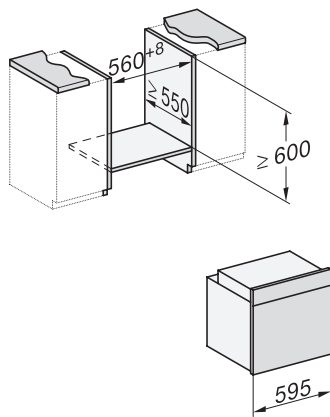

H 2455 BP ACTIVE
Ovn
med timer og pyrolyse til.

installation H7000 XL, installation drawing

side view H7000 XL, installation drawings

built-in H7000 XL, installation drawing

Installation H7000 XL underframe, installation drawings

side view H7000 XL build-under, installation drawing

H2465B, H2465BP, H2466B, H2466BP, H2467B, H2467BP, H2468B, H2468BP, H2469B, H2469BP installation drawings