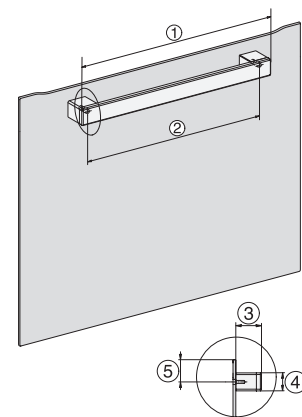

H 2455 BP ACTIVE
Ovn
med timer og pyrolyse til.

installation H7000 XL, installation drawing

side view H7000 XL, installation drawings

built-in H7000 XL, installation drawing

Installation H7000 XL underframe, installation drawings

side view H7000 XL build-under, installation drawing

H2465B, H2465BP, H2466B, H2466BP, H2467B, H2467BP, H2468B, H2468BP, H2469B, H2469BP installation drawings