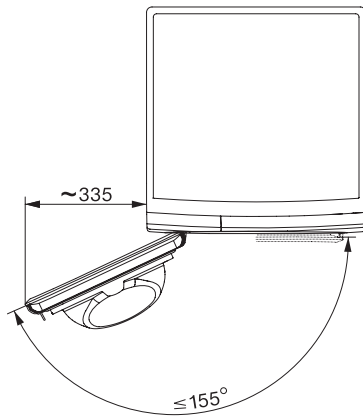

TSL683WP EcoSpeed&Steam&9kg

T1-varmepumpetørretumbler:

9 kg | ComfortSensor | SteamCare | SilenceDrum | DryCare 40

T1 installation drawing, facia 5 degree, measures in mm

T1 drawing, facia 5 degree, measures in mm

T1 drawing, facia 5 degree, with porthole, measures in mm

T1 drawing, facia 5 degree, measures in mm