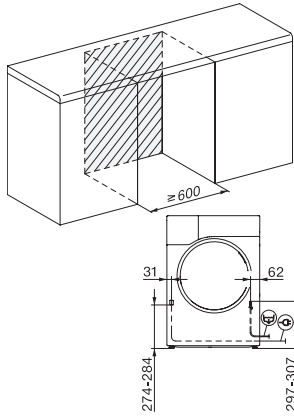

TSL683WP 125 Gala Edition
T1-varmepumpetørretumbler:

T1 installation drawing, facia 5 degree, measures in mm

T1 drawing, facia 5 degree, measures in mm

T1 drawing, facia 5 degree, with porthole, measures in mm

T1 drawing, facia 5 degree, measures in mm