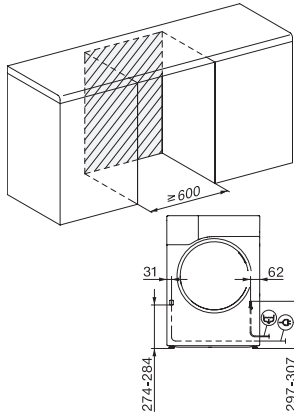

TSL683WP EcoSpeed&Steam&9kg

T1-varmepumpetørretumbler:

9 kg | ComfortSensor | SteamCare | SilenceDrum | DryCare 40

T1 installation drawing, facia 5 degree, measures in mm

T1 drawing, facia 5 degree, measures in mm

T1 drawing, facia 5 degree, with porthole, measures in mm

T1 drawing, facia 5 degree, measures in mm