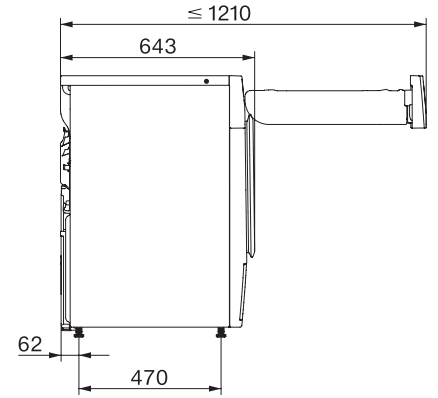

TSL683WP 125 Gala Edition
T1-varmepumpetørretumbler:

T1 installation drawing, facia 5 degree, measures in mm

T1 drawing, facia 5 degree, measures in mm

T1 drawing, facia 5 degree, with porthole, measures in mm

T1 drawing, facia 5 degree, measures in mm