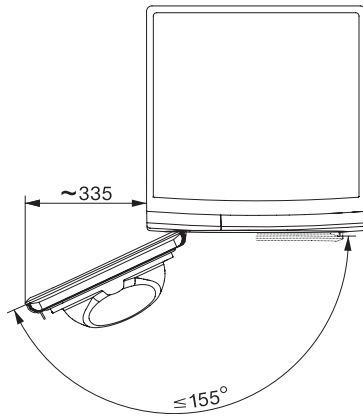

TSL683WP 125 Gala Edition
T1-varmepumpetørretumbler:

T1 installation drawing, facia 5 degree, measures in mm

T1 drawing, facia 5 degree, measures in mm

T1 drawing, facia 5 degree, with porthole, measures in mm

T1 drawing, facia 5 degree, measures in mm