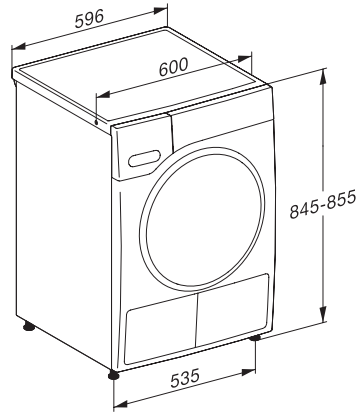

TSL683WP 125 Gala Edition
T1-varmepumpetørretumbler:

T1 installation drawing, facia 5 degree, measures in mm

T1 drawing, facia 5 degree, measures in mm

T1 drawing, facia 5 degree, with porthole, measures in mm