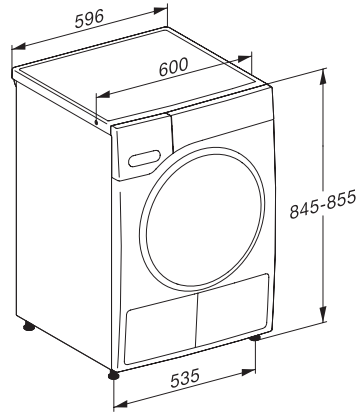

TSL683WP EcoSpeed&Steam&9kg

T1-varmepumpetørretumbler:

9 kg | ComfortSensor | SteamCare | SilenceDrum | DryCare 40

T1 installation drawing, facia 5 degree, measures in mm

T1 drawing, facia 5 degree, measures in mm

T1 drawing, facia 5 degree, with porthole, measures in mm

T1 drawing, facia 5 degree, measures in mm