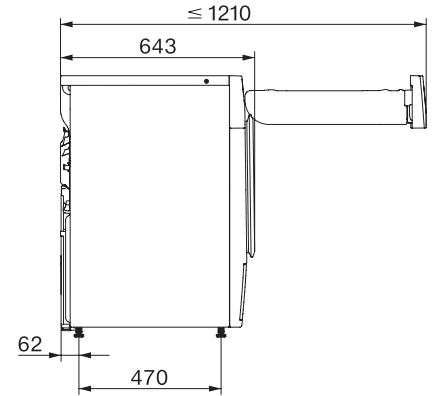

TSL683WP EcoSpeed&Steam&9kg

T1-varmepumpetørretumbler:

9 kg | ComfortSensor | SteamCare | SilenceDrum | DryCare 40

T1 installation drawing, facia 5 degree, measures in mm

T1 drawing, facia 5 degree, measures in mm

T1 drawing, facia 5 degree, with porthole, measures in mm

T1 drawing, facia 5 degree, measures in mm