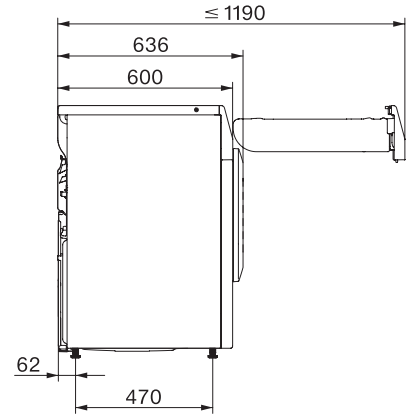

TEL695WP 125 Gala Edition
T1-varmepumpetørretumbler:

T1 installation drawing, slanted facia or straight facia, measures in mm

T1 drawing, slanted facia or straight facia, measures in mm

T1 drawing, slanted facia or straight facia, with porthole, measures in mm

T1 drawing, slanted facia or straight facia, measures in mm