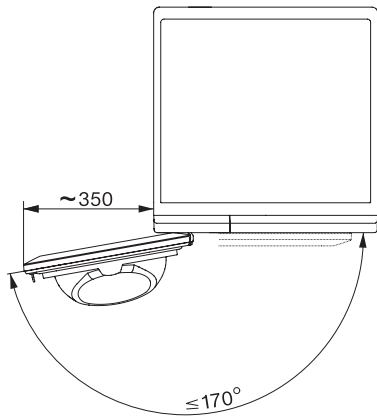

TEL695WP 125 Gala Edition
T1-varmepumpetørretumbler:

T1 installation drawing, slanted facia or straight facia, measures in mm

T1 drawing, slanted facia or straight facia, measures in mm

T1 drawing, slanted facia or straight facia, with porthole, measures in mm

T1 drawing, slanted facia or straight facia, measures in mm