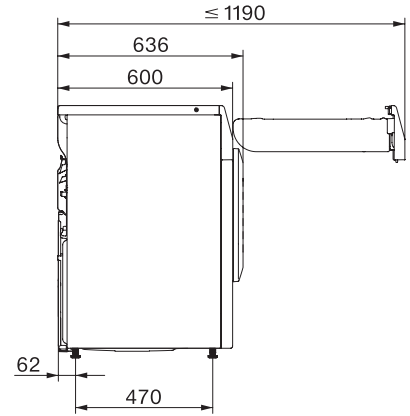

TEL685WP 125 Gala Edition
T1-varmepumpetørretumbler:

T1 installation drawing, slanted facia or straight facia, measures in mm

T1 drawing, slanted facia or straight facia, measures in mm

T1 drawing, slanted facia or straight facia, with porthole, measures in mm

T1 drawing, slanted facia or straight facia, measures in mm