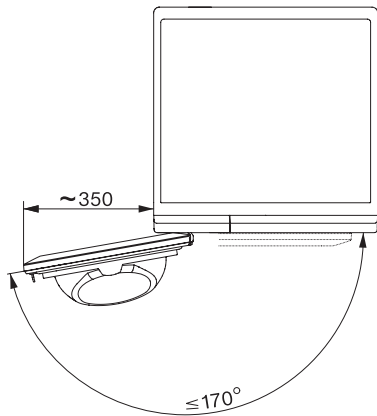

TEL685WP 125 Gala Edition
T1-varmepumpetørretumbler:

T1 installation drawing, slanted facia or straight facia, measures in mm

T1 drawing, slanted facia or straight facia, measures in mm

T1 drawing, slanted facia or straight facia, with porthole, measures in mm

T1 drawing, slanted facia or straight facia, measures in mm