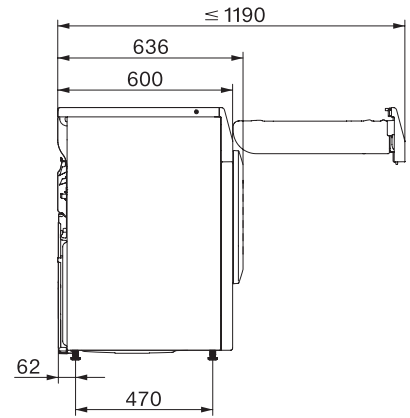

TCL690WP 125 Gala Edition T1-varmepumpetørretumbler:

T1 installation drawing, slanted facia or straight facia, measures in mm

T1 drawing, slanted facia or straight facia, measures in mm

T1 drawing, slanted facia or straight facia, with porthole, measures in mm

T1 drawing, slanted facia or straight facia, measures in mm