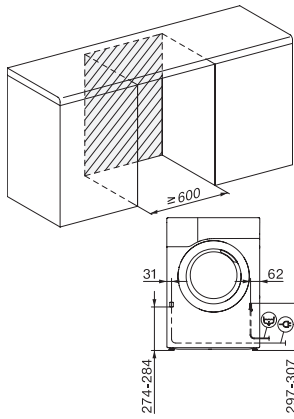

TCL690WP 125 Gala Edition T1-varmepumpetørretumbler:

T1 installation drawing, slanted facia or straight facia, measures in mm

T1 drawing, slanted facia or straight facia, measures in mm

T1 drawing, slanted facia or straight facia, with porthole, measures in mm

T1 drawing, slanted facia or straight facia, measures in mm