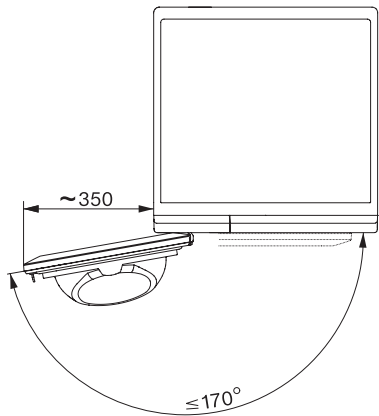

TCL690WP 125 Gala Edition T1-varmepumpetørretumbler:

T1 installation drawing, slanted facia or straight facia, measures in mm

T1 drawing, slanted facia or straight facia, measures in mm

T1 drawing, slanted facia or straight facia, with porthole, measures in mm

T1 drawing, slanted facia or straight facia, measures in mm