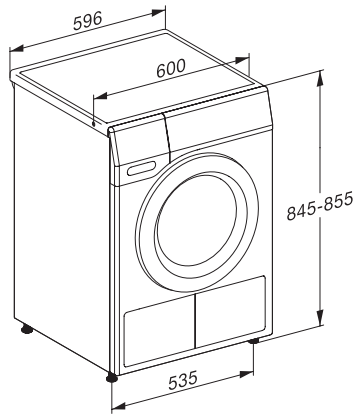

TCL690WP 125 Gala Edition T1-varmepumpetørretumbler:

T1 installation drawing, slanted facia or straight facia, measures in mm

T1 drawing, slanted facia or straight facia, measures in mm

T1 drawing, slanted facia or straight facia, with porthole, measures in mm