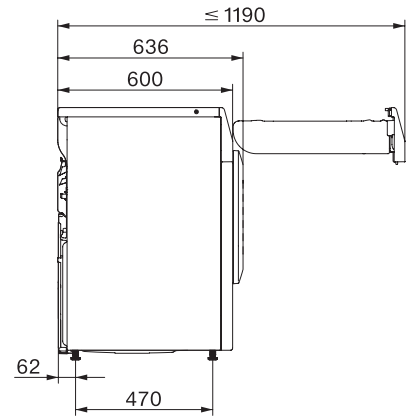

TCL690WP 125 Gala Edition
T1-varmepumpetørretumbler:
A+++ | 9 kg | SteamFinish | SilenceDrum | DryCare 40

T1 installation drawing, slanted facia or straight facia, measures in mm

T1 drawing, slanted facia or straight facia, measures in mm

T1 drawing, slanted facia or straight facia, with porthole, measures in mm

T1 drawing, slanted facia or straight facia, measures in mm