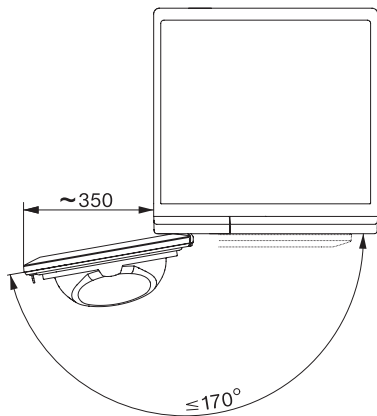

TCL690WP 125 Gala Edition
T1-varmepumpetørretumbler:
A+++ | 9 kg | SteamFinish | SilenceDrum | DryCare 40

T1 installation drawing, slanted facia or straight facia, measures in mm

T1 drawing, slanted facia or straight facia, measures in mm

T1 drawing, slanted facia or straight facia, with porthole, measures in mm

T1 drawing, slanted facia or straight facia, measures in mm