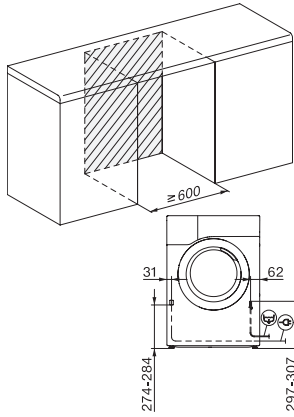

TCL690WP 125 Gala Edition
T1-varmepumpetørretumbler:
A+++ | 9 kg | SteamFinish | SilenceDrum | DryCare 40

T1 installation drawing, slanted facia or straight facia, measures in mm

T1 drawing, slanted facia or straight facia, measures in mm

T1 drawing, slanted facia or straight facia, with porthole, measures in mm

T1 drawing, slanted facia or straight facia, measures in mm