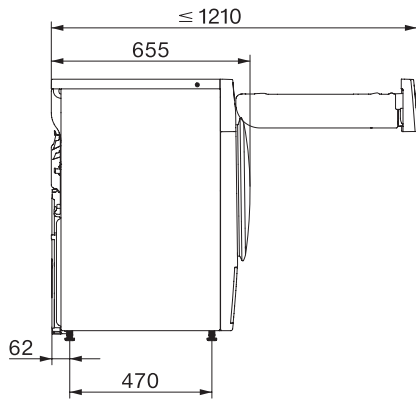

TWC660WP 125 Edition

T1-varmepumpetørretumbler:

Med A+++ og DryCare 40 - effektiv og skånsom tørring.

T1 installation drawing, facia 5 degree, measures in mm

T1 drawing, facia 5 degree, measures in mm

T1 drawing, facia 5 degree, with porthole, measures in mm

T1 drawing, facia 5 degree, without porthole, measures in mm