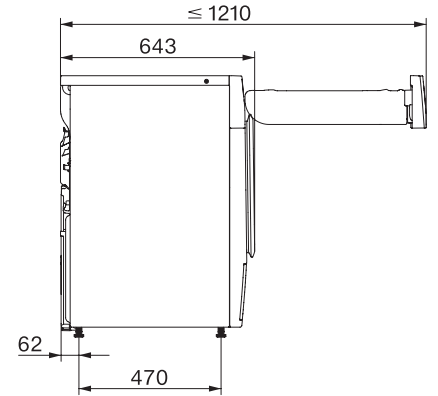

TWC660WP 125 Edition

T1-varmepumpetørretumbler:

Med A+++ og DryCare 40 - effektiv og skånsom tørring.

T1 installation drawing, facia 5 degree, measures in mm

T1 drawing, facia 5 degree, measures in mm

T1 drawing, facia 5 degree, with porthole, measures in mm

T1 drawing, facia 5 degree, without porthole, measures in mm