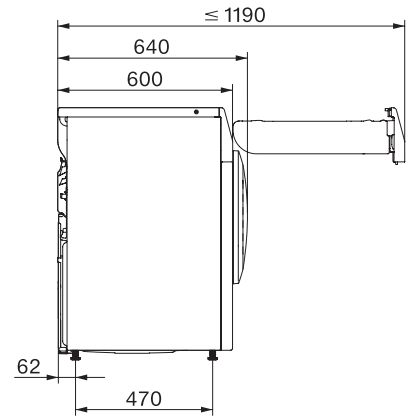

TEC675WP 125 Edition

T1-varmepumpetørretumbler:

8 kg | DirectSensor | DryCare 40 | Miele@home | EcoDry

T1 installation drawing, slanted facia or straight facia, measures in mm

T1 drawing, slanted facia or straight facia, measures in mm

T1 drawing, slanted facia or straight facia, without porthole, measures in mm

T1 drawing, slanted facia or straight facia, measures in mm