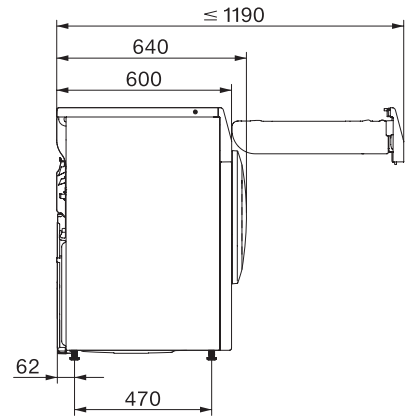

TEC675WP 125 Edition

T1-varmepumpetørretumbler:

Med A+++ og DryCare 40 - effektiv og skånsom tørring.

T1 installation drawing, slanted facia or straight facia, measures in mm

T1 drawing, slanted facia or straight facia, measures in mm

T1 drawing, slanted facia or straight facia, without porthole, measures in mm

T1 drawing, slanted facia or straight facia, measures in mm