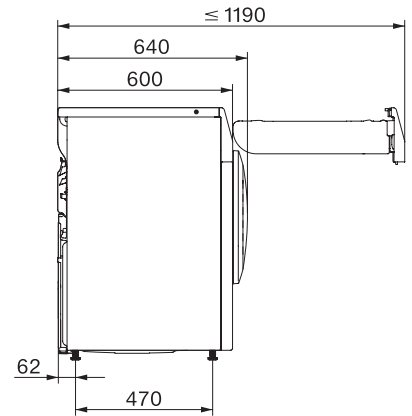

TEC665WP 125 Edition

T1-varmepumpetørretumbler:

Med A+++ og DryCare 40 - effektiv og skånsom tørring.

T1 installation drawing, slanted facia or straight facia, measures in mm

T1 drawing, slanted facia or straight facia, measures in mm

T1 drawing, slanted facia or straight facia, without porthole, measures in mm

T1 drawing, slanted facia or straight facia, measures in mm