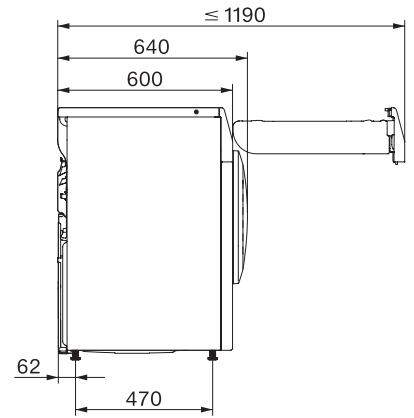

TCC670WP 125 Edition

T1-varmepumpetørretumbler:

Med A+++ og DryCare 40 - effektiv og skånsom tørring.

T1 installation drawing, slanted facia or straight facia, measures in mm

T1 drawing, slanted facia or straight facia, measures in mm

T1 drawing, slanted facia or straight facia, without porthole, measures in mm

T1 drawing, slanted facia or straight facia, measures in mm