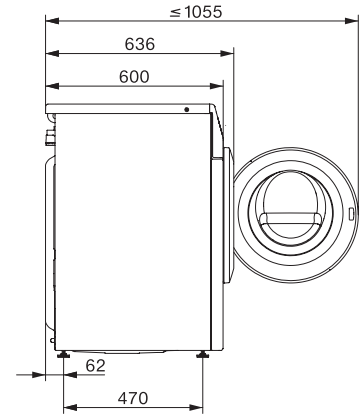

### Tekniske data

Produkttybde i mm uden dør (til underbygning)

600

Samlet tilslutningsværdi i kW

2,10-2,40

Spænding i V

220-240

Sikring i A

W1 installation drawing, slanted facia or straight facia, measures in mm

W1 drawing, slanted facia or straight facia, measures in mm

W1 drawing, slanted facia or straight facia, measures in mm

W1 drawing, slanted facia or straight facia, measures in mm