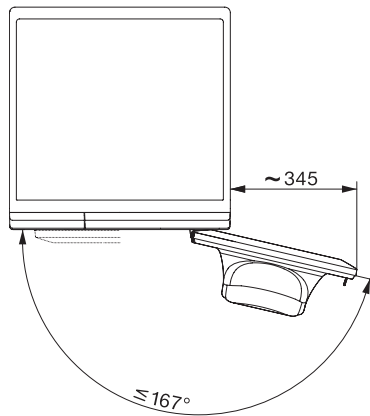

WEB685 WCS 125 Edition

Frontbetjent W1-vaskemaskine:

Med A -10 %, SteamCare og TwinDos til fremragende tekstilpleje.

W1 installation drawing, slanted facia or straight facia, measures in mm

W1 drawing, slanted facia or straight facia, measures in mm

W1 drawing, slanted facia or straight facia, measures in mm

W1 drawing, slanted facia or straight facia, measures in mm