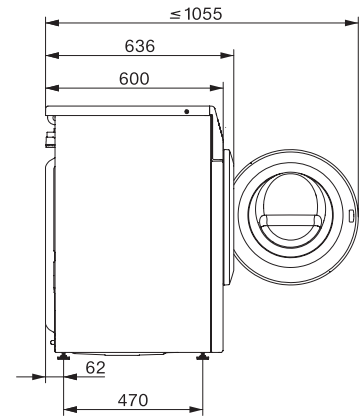

WEB685 WCS 125 Edition

Frontbetjent W1-vaskemaskine:

Med A -10 %, SteamCare og TwinDos til fremragende tekstilpleje.

W1 installation drawing, slanted facia or straight facia, measures in mm

W1 drawing, slanted facia or straight facia, measures in mm

W1 drawing, slanted facia or straight facia, measures in mm

W1 drawing, slanted facia or straight facia, measures in mm