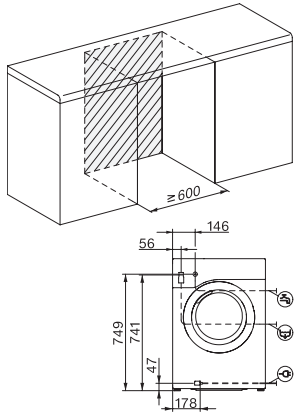

WCB690 WCS 125 Edition
Frontbetjent W1-vaskemaskine:
Med A -10 %, SteamCare og TwinDos til fremragende tekstilpleje.

W1 installation drawing, slanted facia or straight facia, measures in mm

W1 drawing, slanted facia or straight facia, measures in mm

W1 drawing, slanted facia or straight facia, measures in mm

W1 drawing, slanted facia or straight facia, measures in mm