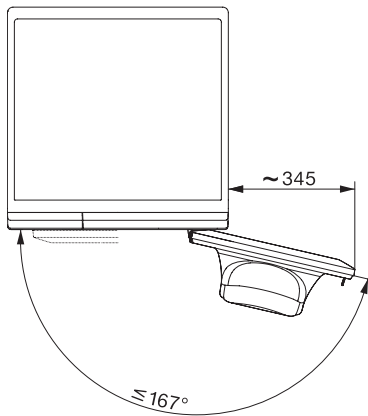

WCB690 WCS 125 Edition
Frontbetjent W1-vaskemaskine:
Med A -10 %, SteamCare og TwinDos til fremragende tekstilpleje.

W1 installation drawing, slanted facia or straight facia, measures in mm

W1 drawing, slanted facia or straight facia, measures in mm

W1 drawing, slanted facia or straight facia, measures in mm

W1 drawing, slanted facia or straight facia, measures in mm