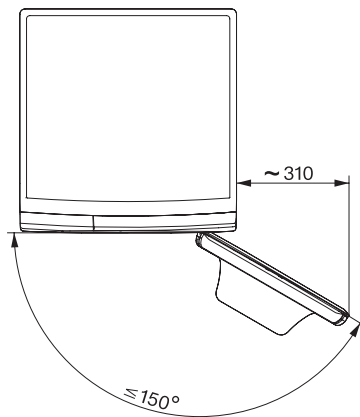

WSB383 WCS 125 Edition

Frontbetjent W1-vaskemaskine:

Med A -20 %, SteamCare og PowerWash til fremragende tekstilpleje.

W1 drawing, facia 5 degree, measures in mm

W1 drawing, facia 5 degree, measures in mm

W1 drawing, facia 5 degree, measures in mm

W1 drawing, facia 5 degree, measures in mm