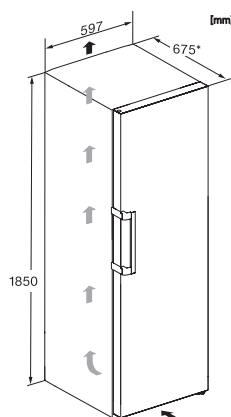

## KS 4383 DD N

Fritstående køleskab

med DailyFresh og DynaCool til en komfortabel side-by-side-kombination.

KS4383ED N, KS4383DD N, Nordic, KS4783DD, KS4783ED, K4776ED, installation (footnote\*) (installation drawings)

KS4383ED N, KS4383DD N, Nordic, top view (footnote\*) (installation drawings)

KS4383ED N, KS4383DD N, FNS4382E N, FNS4382D N, Nordic, top view, Side-by-Side (footnote\*) (installation drawings)

KS4383ED N, KS4383DD N, FNS4382E N, FNS4382D N, Nordic, installation sketch, Side-by-Side (footnote\*) (drawings)