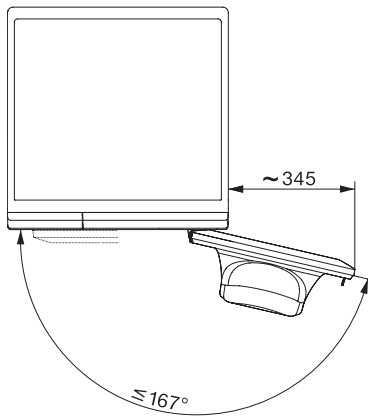

WEK375 WCS PWash&10kg
Frontbetjent W1-vaskemaskine:
Med QuickPowerWash og 10 kg kapacitet til hurtig og effektiv vask.

W1 installation drawing, slanted facia or straight facia, measures in mm

W1 drawing, slanted facia or straight facia, measures in mm

W1 drawing, slanted facia or straight facia, measures in mm

W1 drawing, slanted facia or straight facia, measures in mm