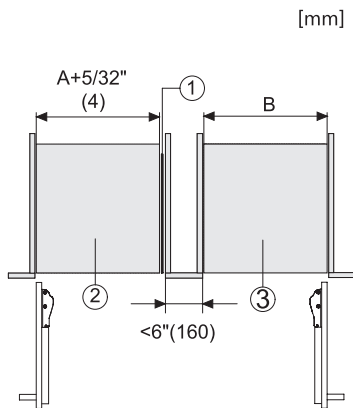

F 2813 Vi
MasterCool-fryseskab
til førsteklasses design og teknik i stort format.

F2812Vi, F2813Vi, F2802Vi, F2811Vi, F2801Vi, MasterCool, inner space, installation drawings

KFP3005ed/cs, KFP3004ed/cs, Front panel, Front dimensions, MasterCool II, installation drawings

Sideview, MasterCool, Sketch

Side-by-Side, MasterCool, footnote, installation drawings

F2802Vi, F2812Vi, F2813Vi, F2812SF, F2801Vi, F2811Vi, F2811SF, installation, MasterCool, installation drawings

Opening angle $90^\circ / 115^\circ$, right side stop, MasterCool (Sketch) with footnote