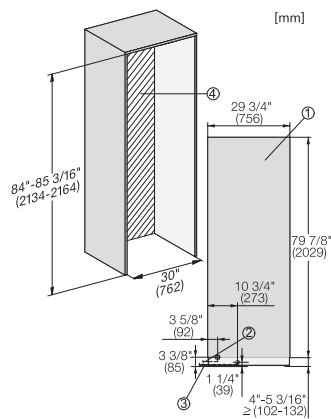

F 2813 Vi
MasterCool-fryseskab
til førsteklasses design og teknik i stort format.

F2812Vi, F2813Vi, F2802Vi, F2811Vi, F2801Vi, MasterCool, inner space, installation drawings

KFP3005ed/cs, KFP3004ed/cs, Front panel, Front dimensions, MasterCool II, installation drawings

Sideview, MasterCool, Sketch

Side-by-Side, MasterCool, footnote, installation drawings

F2802Vi, F2812Vi, F2813Vi, F2812SF, F2801Vi, F2811Vi, F2811SF, installation, MasterCool, installation drawings

Opening angle $90^\circ / 115^\circ$, right side stop, MasterCool (Sketch) with footnote