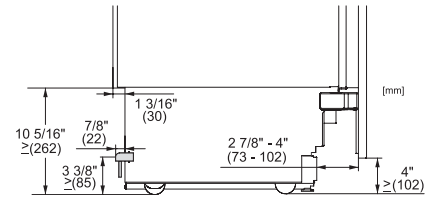

F 2813 Vi
MasterCool-fryseskab
til førsteklasses design og teknik i stort format.

F2812Vi, F2813Vi, F2802Vi, F2811Vi, F2801Vi, MasterCool, inner space, installation drawings

KFP3005ed/cs, KFP3004ed/cs, Front panel, Front dimensions, MasterCool II, installation drawings

Sideview, MasterCool, Sketch

Side-by-Side, MasterCool, footnote, installation drawings

F2802Vi, F2812Vi, F2813Vi, F2812SF, F2801Vi, F2811Vi, F2811SF, installation, MasterCool, installation drawings

Opening angle $90^\circ / 115^\circ$, right side stop, MasterCool (Sketch) with footnote