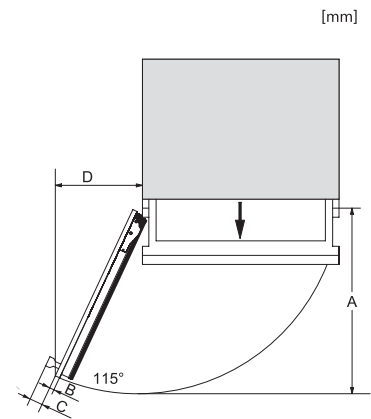

F 2813 Vi
MasterCool-fryseskab
til førsteklasses design og teknik i stort format.

F2812Vi, F2813Vi, F2802Vi, F2811Vi, F2801Vi, MasterCool, inner space, installation drawings

KFP3005ed/cs, KFP3004ed/cs, Front panel, Front dimensions, MasterCool II, installation drawings

Sideview, MasterCool, Sketch

Side-by-Side, MasterCool, footnote, installation drawings

F2802Vi, F2812Vi, F2813Vi, F2812SF, F2801Vi, F2811Vi, F2811SF, installation, MasterCool, installation drawings

Opening angle $90^\circ / 115^\circ$, right side stop, MasterCool (Sketch) with footnote