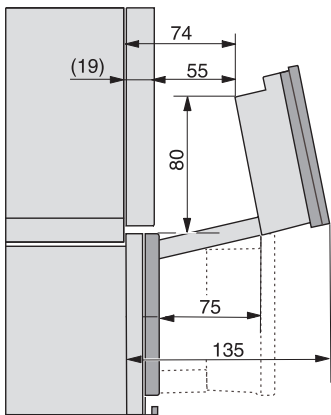

ESW7x10, EVS7010, DGC7x6xHCPro, DGC7x6xHCXPro installation drawings

built-in DGC XXL, installation drawing

DGC7x65 connections and ventilation 60cm, installation drawing

built-in DGC XXL build-under, installation drawing

screw joint DGC XXL, installation drawing

DGC7x4x swivel range of the aperture, installation drawings

side view DGC XXL, installation drawings