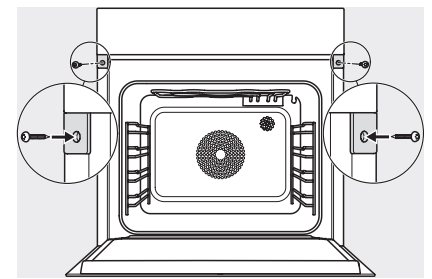

DGC 7865 HCX Pro 125 Gala Ed

Grebsfri dampovn med ovnfunktion med vand- og afløbstilslutning til damptilberedning bagning, stegning med stegetermometer + HydroClean.

ESW7x20, DGC7x6xHCPro, DGC7x6xHCXPro installation drawings

ESW7x10, EVS7010, DGC7x6xHCPro, DGC7x6xHCXPro installation drawings

built-in DGC XXL, installation drawing

DGC7x65 connections and ventilation 60cm, installation drawing

built-in DGC XXL build-under, installation drawing

screw joint DGC XXL, installation drawing

DGC7x4x swivel range of the aperture, installation drawings

side view DGC XXL, installation drawings