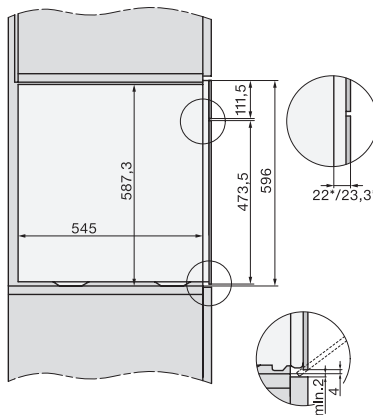

ESW7x10, EVS7010, DGC7x6xHCPro, DGC7x6xHCXPro installation drawings

built-in DGC XXL, installation drawing

DGC7x65 connections and ventilation 60cm, installation drawing

built-in DGC XXL build-under, installation drawing

screw joint DGC XXL, installation drawing

DGC7x4x swivel range of the aperture, installation drawings

side view DGC XXL, installation drawings