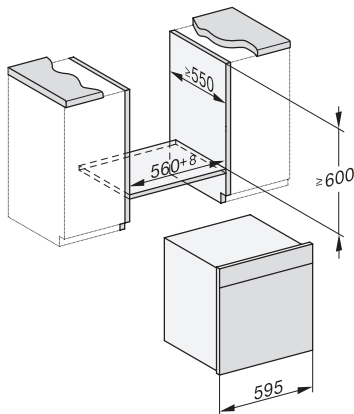

DGC 7865 HCX Pro 125 Gala Ed

Grebsfri dampovn med ovnfunktion med vand- og afløbstilslutning til damptilberedning bagning, stegning med stegetermometer + HydroClean.

ESW7x20, DGC7x6xHCPro, DGC7x6xHCXPro installation drawings

ESW7x10, EVS7010, DGC7x6xHCPro, DGC7x6xHCXPro installation drawings

built-in DGC XXL, installation drawing

DGC7x65 connections and ventilation 60cm, installation drawing

built-in DGC XXL build-under, installation drawing

screw joint DGC XXL, installation drawing

DGC7x4x swivel range of the aperture, installation drawings

side view DGC XXL, installation drawings