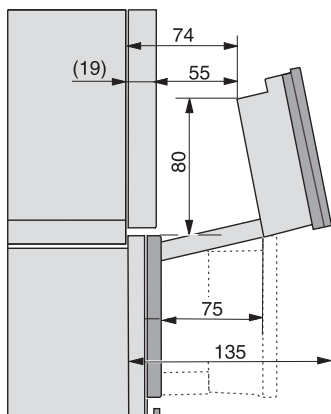

ESW7x10, EVS7010, DGC7x6xHCPro, DGC7x6xHCXPro installation drawings

built-in DGC XXL, installation drawing

DGC7x60 connections and ventilation 60cm, installation drawing

built-in DGC XXL build-under, installation drawing

screw joint DGC XXL, installation drawing

DGC7x4x swivel range of the aperture, installation drawings

side view DGC XXL, installation drawings