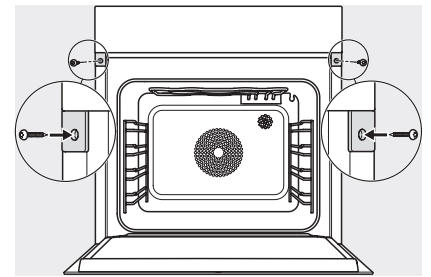

DGC 7860 HCX Pro 125 Gala Ed  
 Grebsfri dampovn med ovnfunktion  
 til damptilberedn., bagning, stegning med trådløst stegetermometer + HydroClean.

ESW7x20, DGC7x6xHCPro, DGC7x6xHCXPro installation drawings

ESW7x10, EVS7010, DGC7x6xHCPro, DGC7x6xHCXPro installation drawings

built-in DGC XXL, installation drawing

DGC7x60 connections and ventilation 60cm, installation drawing

built-in DGC XXL build-under, installation drawing

screw joint DGC XXL, installation drawing

DGC7x4x swivel range of the aperture, installation drawings

side view DGC XXL, installation drawings