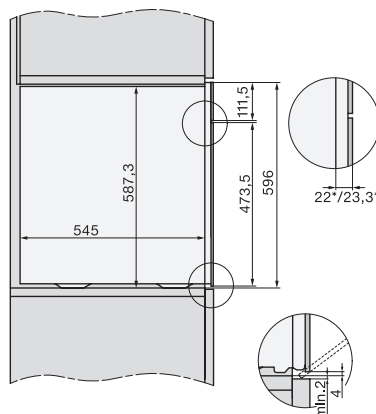

ESW7x10, EVS7010, DGC7x6xHCPro, DGC7x6xHCXPro installation drawings

built-in DGC XXL, installation drawing

DGC7x60 connections and ventilation 60cm, installation drawing

built-in DGC XXL build-under, installation drawing

screw joint DGC XXL, installation drawing

DGC7x4x swivel range of the aperture, installation drawings

side view DGC XXL, installation drawings