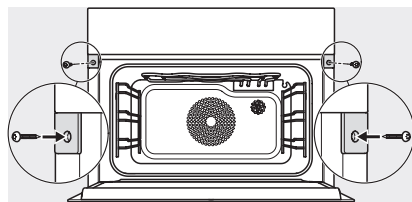

DGC 7840 HCX Pro 125 Gala Ed  
 Grebsfri dampovn med ovnfunktion  
 til damptilberedn., bagning, stegning med trådløst stegetermometer + HydroClean.

ESW7x20, DGC7x4xHCPro, DGC7x4xHCXPro installation drawings

ESW7x10, DGC7x4xHCPro, DGC7x4xHCXPro, installation drawings

built-in DG DGM DGC XL build-under, installation drawing

DGC7x4x built-in tall cabinet, installation drawing

DGC7x40 connections and ventilation 45cm, installation drawing

DGC7x4x swivel range of the aperture, installation drawings

screw joint DGC XL, installation drawing

DGC7x6x X with and without handle side view, installation drawings