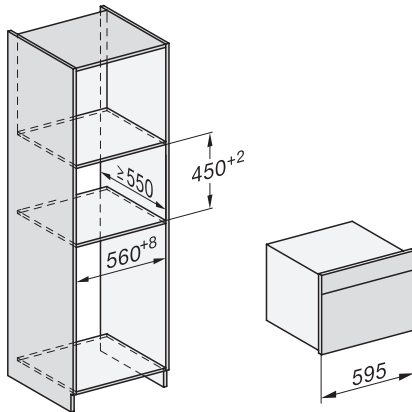

ESW7x10, DGC7x4xHCPro, DGC7x4xHCXPro, installation drawings

built-in DG DGM DGC XL build-under, installation drawing

DGC7x4x built-in tall cabinet, installation drawing

DGC7x40 connections and ventilation 45cm, installation drawing

DGC7x4x swivel range of the aperture, installation drawings

screw joint DGC XL, installation drawing

DGC7x6x X with and without handle side view, installation drawings