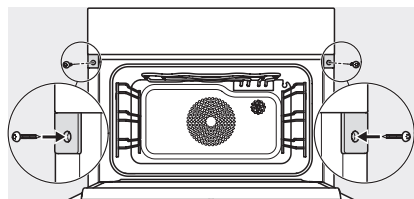

DGC 7440 HCX Pro 125 Gala Ed  
 Grebsfri dampovn med ovnfunktion  
 til damptilberedning, bagning, stegning, med WiFiConn@ct + HydroClean.

ESW7x20, DGC7x4xHCPro, DGC7x4xHCXPro installation drawings

ESW7x10, DGC7x4xHCPro, DGC7x4xHCXPro, installation drawings

built-in DG DGM DGC XL build-under, installation drawing

DGC7x4x built-in tall cabinet, installation drawing

DGC7x40 connections and ventilation 45cm, installation drawing

DGC7x4x swivel range of the aperture, installation drawings

screw joint DGC XL, installation drawing

DGC7x6x X with and without handle side view, installation drawings