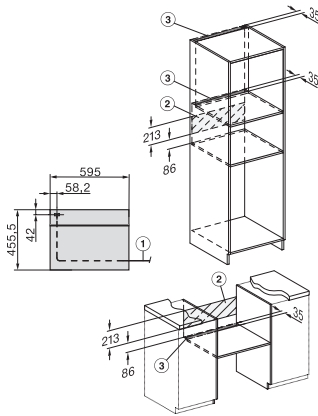

H 7840 BPX 125 Gala Ed
 Grebsfri kompaktovn
 i perfekt kombinerbart design med stegetermometer og BrillantLight.

side view H7000 M, installation drawings

built-in H7000 M, installation drawing

built-in H7000 M build-under, installation drawing

Installation H7000 M, installation drawing

side view H7000 M build-under, installation drawings