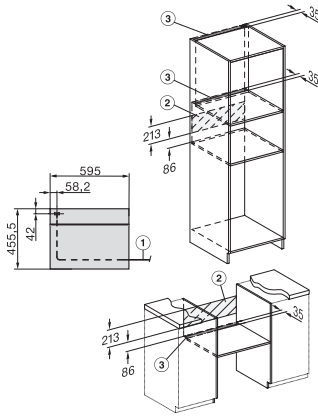

H 7840 BPX 125 Gala Ed
 Grebsfri kompaktovn
 i perfekt kombinerbart design med stegetermometer og BrillantLight.

side view H7000 M, installation drawings

built-in H7000 M, installation drawing

built-in H7000 M build-under, installation drawing

Installation H7000 M, installation drawing

side view H7000 M build-under, installation drawings