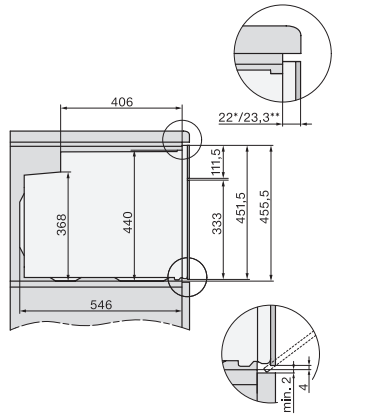

H 7840 BPX 125 Gala Ed
 Grebsfri kompaktovn
 i perfekt kombinerbart design med stegetermometer og BrillantLight.

side view H7000 M, installation drawings

built-in H7000 M, installation drawing

built-in H7000 M build-under, installation drawing

Installation H7000 M, installation drawing

side view H7000 M build-under, installation drawings