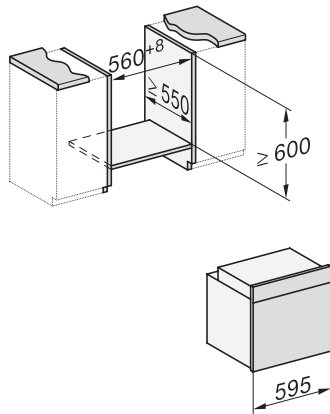

H 7464 BPX 125 Gala Ed

Grebsfri ovn

i perfekt kombinerbart design med stegetermometer og LED-belysning.

installation H7000 XL, installation drawing

side view H7000 XL, installation drawings

built-in H7000 XL, installation drawing

H226x-1B/BP/E/EP/I/IP, H2x6xB/BP, H7x6xB/BP/BPX, installation drawings

side view H7000 XL build-under, installation drawing