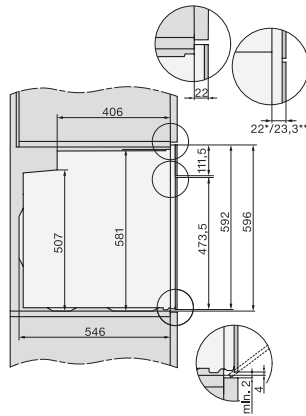

H 7464 BPX 125 Gala Ed

Grebsfri ovn

i perfekt kombinerbart design med stegetermometer og LED-belysning.

installation H7000 XL, installation drawing

side view H7000 XL, installation drawings

built-in H7000 XL, installation drawing

H226x-1B/BP/E/EP/I/IP, H2x6xB/BP, H7x6xB/BP/BPX, installation drawings

side view H7000 XL build-under, installation drawing