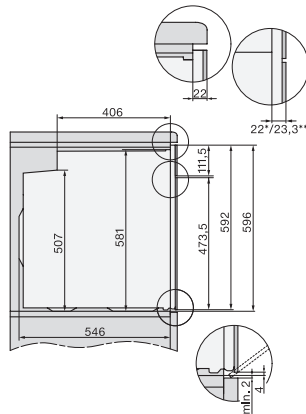

H 7464 BPX 125 Gala Ed

Grebsfri ovn

i perfekt kombinerbart design med stegetermometer og LED-belysning.

installation H7000 XL, installation drawing

side view H7000 XL, installation drawings

built-in H7000 XL, installation drawing

H226x-1B/BP/E/EP/I/IP, H2x6xB/BP, H7x6xB/BP/BPX, installation drawings

side view H7000 XL build-under, installation drawing