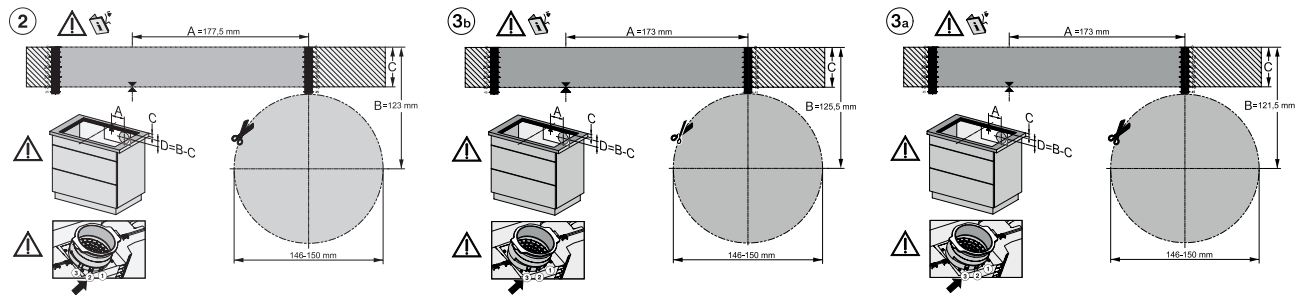

KMDA 7473 FL-U Silence
Induktionskogeplade med emhætte
med ekstra lydsvag motor og 2 flexområder til recirkulation

KMDA7272FL/FR, KMDA7473FL/FR – surface installation, drilling template, Installation drawing

KMDA7272FL, KMDA7473FL – flush installation, drilling template, Installation depth 21 cm, Installation drawing

KMDA7272FL/FR, KMDA7473FL/FR – surface installation, 21 cm, drilling template, Installation drawing