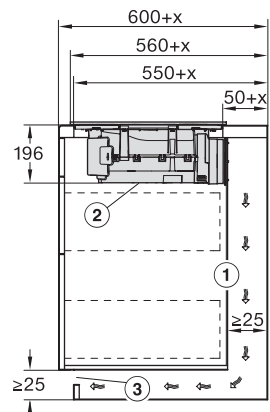

KMDA7272FL, KMDA7473FL – flush – Installation drawing

KMDA7272FL, KMDA7473FL – Installation drawing

KMDA7473FL/FR – Operating options

KMDA7272FL/FR, KMDA7473FL/FR, Air circulation (Installation drawing)

KMDA7272FL/FR, KMDA7473FL/FR, Plug&Play (Installation drawing)

KMDA7272FL, KMDA7473FL – Side view flush, Plug&Play – Installation drawing

KMDA7272FL, KMDA7473FL – Side view lying on top, Plug&Play – Installation drawing

KMDA7272FL, KMDA7473FL – Side view flush+X, Plug&Play – Installation drawing