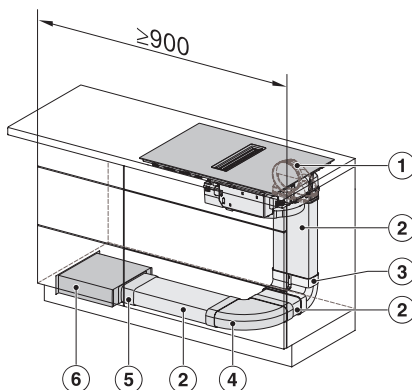

KMDA7272FL/FR, KMDA7473FL/FR – Installation variant 4 Circulating air – drawing

KMDA7272FL/FR, KMDA7473FL/FR – Installation variant 5 Circulating air – drawing

KMDA7272FL/FR, KMDA7473FL/FR – Installation variant 6 Circulating air – drawing

KMDA7272FL/FR, KMDA7473FL/FR – Installation variant 13 Circulating air – drawing

KMDA7272FL/FR, KMDA7473FL/FR – Installation variant 14 Circulating air – drawing

KMDA7272FL, KMDA7473FL – flush installation, drilling template, Installation depth 20 cm, Installation drawing