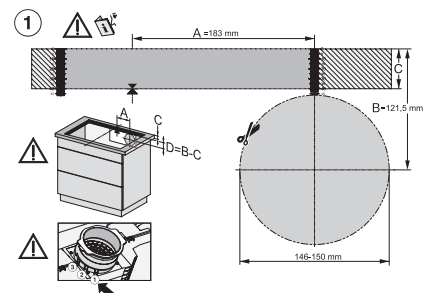

KMDA7272FL/FR, KMDA7473FL/FR – Installation variant 13 Circulating air – drawing

KMDA7272FL/FR, KMDA7473FL/FR – Installation variant 14 Circulating air – drawing

KMDA7272FL, KMDA7473FL – flush installation, drilling template, Installation depth 20 cm, Installation drawing