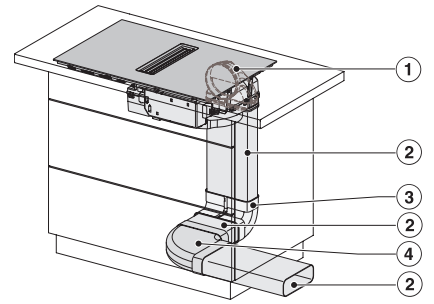

KMDA 7473 FL-U Silence
Induktionskogeplade med emhætte
med ekstra lydsvag motor og 2 flexområder til recirkulation