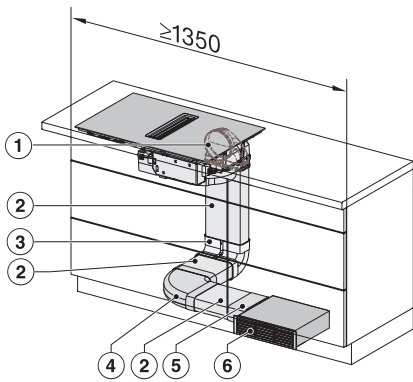

KMDA7272FL/FR, KMDA7473FL/FR – Installation variant 1 Basis -drawing

KMDA7272FL/FR, KMDA7473FL/FR – Installation variant 4 Circulating air – drawing