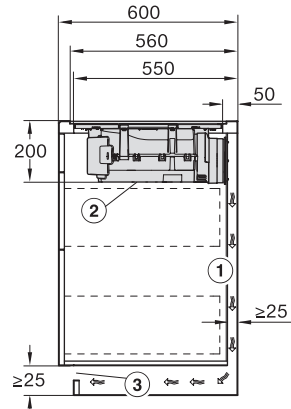

KMDA7272FL, KMDA7473FL – flush – Installation drawing

KMDA7272FL, KMDA7473FL – Installation drawing

KMDA7473FL/FR – Operating options

KMDA7272FL/FR, KMDA7473FL/FR, Air circulation (Installation drawing)

KMDA7272FL/FR, KMDA7473FL/FR, Plug&Play (Installation drawing)

KMDA7272FL, KMDA7473FL – Side view flush, Plug&Play – Installation drawing

KMDA7272FL, KMDA7473FL – Side view lying on top, Plug&Play – Installation drawing

KMDA7272FL, KMDA7473FL – Side view flush+X, Plug&Play – Installation drawing