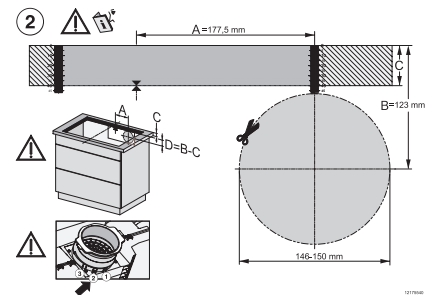

KMDA7272FL/FR, KMDA7473FL/FR – Installation variant 6
Circulating air – drawing