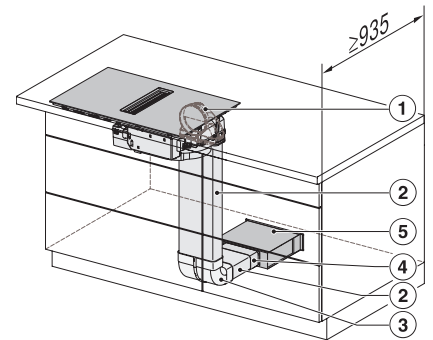

KMDA 7473 FR-U Silence
Induktionskogeplade med emhætte
med ekstra lydsvag motor og 2 flexområder til recirkulation

KMDA7272FL/FR, KMDA7473FL/FR – surface
installation, 21 cm, drilling template, Installation drawing