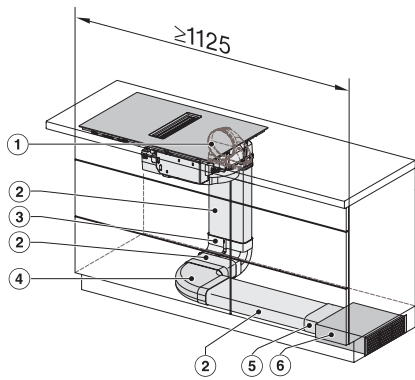

KMDA7272FL/FR, KMDA7473FL/FR – Installation variant 13
Circulating air – drawing