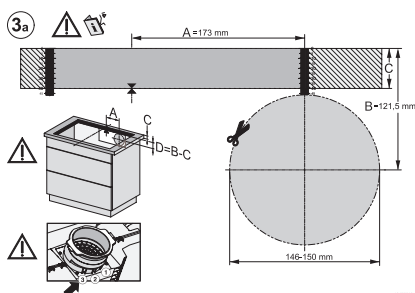

KMDA7272FL/FR, KMDA7473FL/FR – surface
 installation, 21 cm, drilling template, Installation drawing