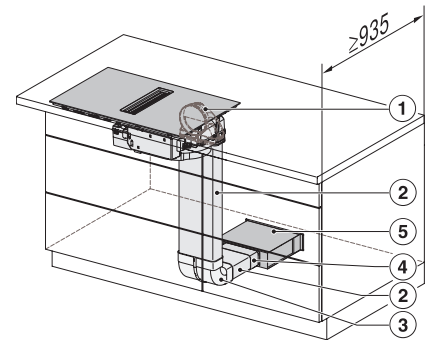

KMDA 7473 FR-U Silence
Induktionskogeplade med emhætte
med ekstra lydsvag motor og 2 flexområder til recirkulation

KMDA7272FL/FR, KMDA7473FL/FR – surface installation,
drilling template, Installation drawing

KMDA7272FL/FR, KMDA7473FL/FR – surface installation,
21 cm, drilling template, Installation drawing