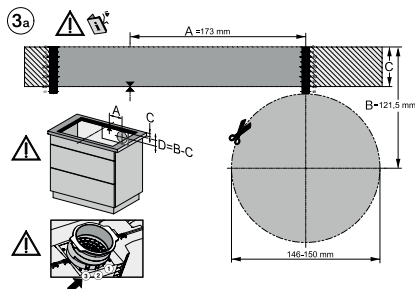

KMDA7272FL/FR, KMDA7473FL/FR – surface installation,  
 21 cm, drilling template, Installation drawing