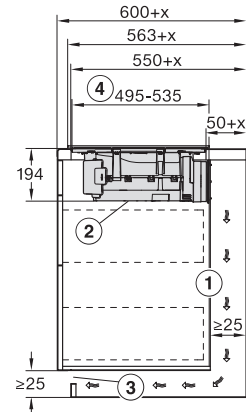

KMDA7272FL/FR, KMDA7473FL/FR, Air circulation
(Installation drawing)

KMDA7272FR, KMDA7473FR – Side view lying on top+x,
Plug&Play – Installation drawing