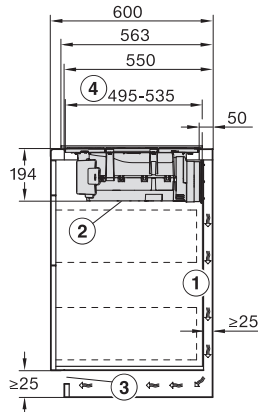

KMDA7272FR, KMDA7473FR – Side view lying on top,
Plug&Play – Installation drawing