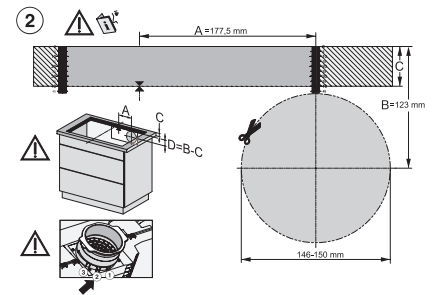

KMDA7272FL/FR, KMDA7473FL/FR – Installation variant 6
Circulating air – drawing

KMDA7272FL/FR, KMDA7473FL/FR – surface installation,
drilling template, Installation drawing