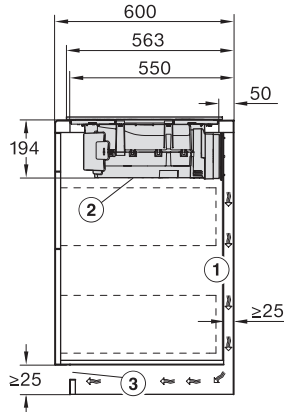

KMDA7272FR, KMDA7473FR – Side view lying on top,
Plug&Play – Installation drawing